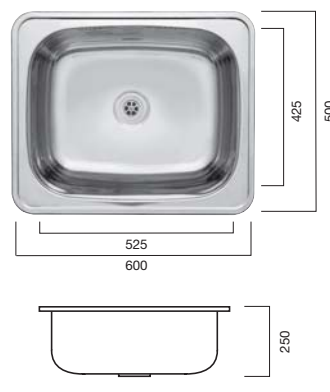

3

CUTOUT DIMENSIONS 575 X 475

2