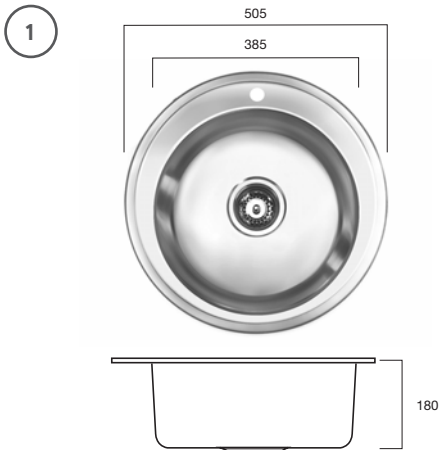

Round Sinks & Accessories

— 1 Solus Round Sink

304 Grade Stainless Steel

Sound deadening pads
under bowl

500mm

1 taphole

Sink packs also available with
matching wire basket and
chopping board

— 2 Solus Round Sink

304 Grade Stainless Steel

Sound deadening pads
under bowl

430mm

0 taphole

Sink packs also available
with matching wire basket
and chopping board

— 3 Posh Solus Wire Basket

Stainless Steel

— 4 Posh Solus Round Chopping Board

Solid timber