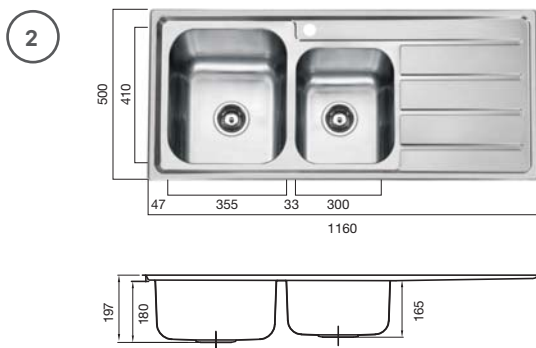

Square Sinks & Accessories

— 1 Solus MKIII Single Bowl Sink

Left hand or right hand
bowl available

1 Taphole

High quality 304 grade
stainless steel

Sound deadening pads

— 2 Solus MKIII 1 & 3/4 Bowl Sink

Left hand or right hand
bowls available

1 Taphole

High quality 304 grade
stainless steel

Sound deadening pads

— 3 Solus MKIII Double Bowl Sink

Left hand or right hand
bowls available

1 Taphole

High quality 304 grade
stainless steel

Sound deadening pads

— 4 Solus MKIII Double Bowl Double Drainer Sink

1 Taphole

High quality 304 grade
stainless steel

Sound deadening pads