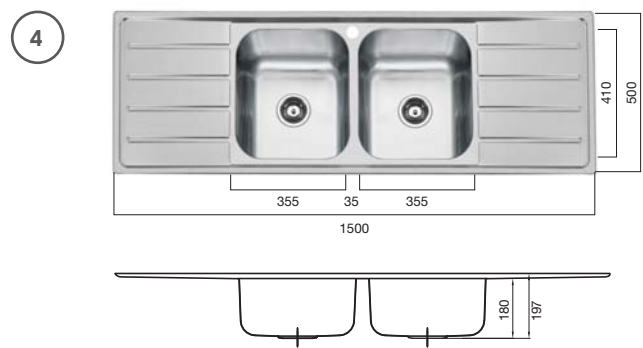

Square Sinks & Accessories

— 1 Solus MKIII Single Bowl Sink

Left hand or right hand
bowl available

1 Taphole

High quality 304 grade
stainless steel

Sound deadening pads

— 2 Solus MKIII 1 & 3/4 Bowl Sink

Left hand or right hand
bowls available

1 Taphole

High quality 304 grade
stainless steel

Sound deadening pads

— 3 Solus MKIII Double Bowl Sink

Left hand or right hand
bowls available

1 Taphole

High quality 304 grade
stainless steel

Sound deadening pads

— 4 Solus MKIII Double Bowl Double Drainer Sink

1 Taphole

High quality 304 grade
stainless steel

Sound deadening pads