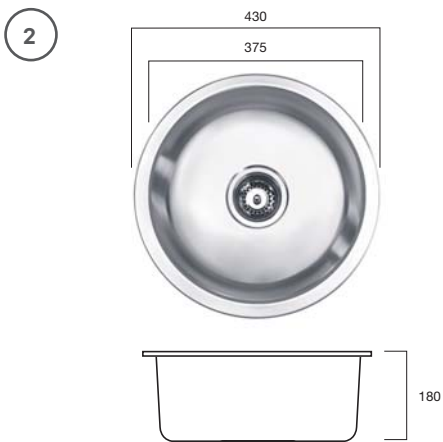

Round Sinks & Accessories

— 1 Solus Round Sink

304 Grade Stainless Steel

Sound deadening pads
under bowl

500mm

1 taphole

Sink packs also available with
matching wire basket and
chopping board

— 2 Solus Round Sink

304 Grade Stainless Steel

Sound deadening pads
under bowl

430mm

0 taphole

Sink packs also available
with matching wire basket
and chopping board

— 3 Posh Solus Wire Basket

Stainless Steel

— 4 Posh Solus Round Chopping Board

Solid timber