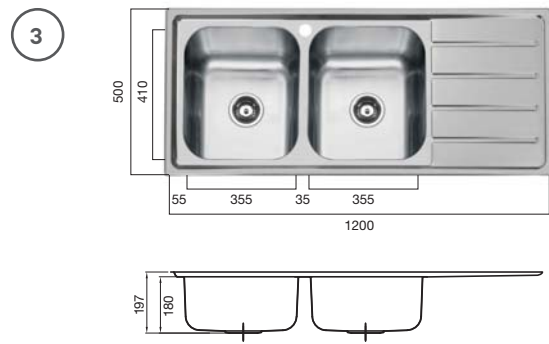

Square Sinks & Accessories

— 1 Solus MKIII Single Bowl Sink

Left hand or right hand
bowl available

1 Taphole

High quality 304 grade
stainless steel

Sound deadening pads

— 2 Solus MKIII 1 & 3/4 Bowl Sink

Left hand or right hand
bowls available

1 Taphole

High quality 304 grade
stainless steel

Sound deadening pads

— 3 Solus MKIII Double Bowl Sink

Left hand or right hand
bowls available

1 Taphole

High quality 304 grade
stainless steel

Sound deadening pads

— 4 Solus MKIII Double Bowl Double Drainer Sink

1 Taphole

High quality 304 grade
stainless steel

Sound deadening pads