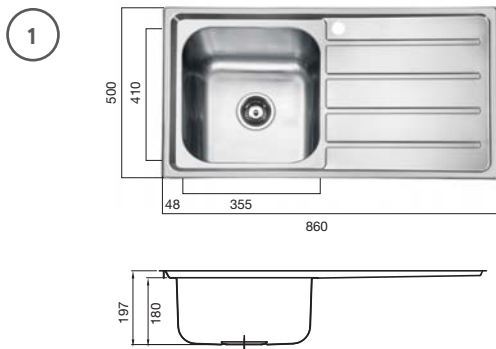

Square Sinks & Accessories

— 1 Solus MKIII Single Bowl Sink

Left hand or right hand
bowl available

1 Taphole

High quality 304 grade
stainless steel

Sound deadening pads

— 2 Solus MKIII 1 & 3/4 Bowl Sink

Left hand or right hand
bowls available

1 Taphole

High quality 304 grade
stainless steel

Sound deadening pads

— 3 Solus MKIII Double Bowl Sink

Left hand or right hand
bowls available

1 Taphole

High quality 304 grade
stainless steel

Sound deadening pads

— 4 Solus MKIII Double Bowl Double Drainer Sink

1 Taphole

High quality 304 grade
stainless steel

Sound deadening pads