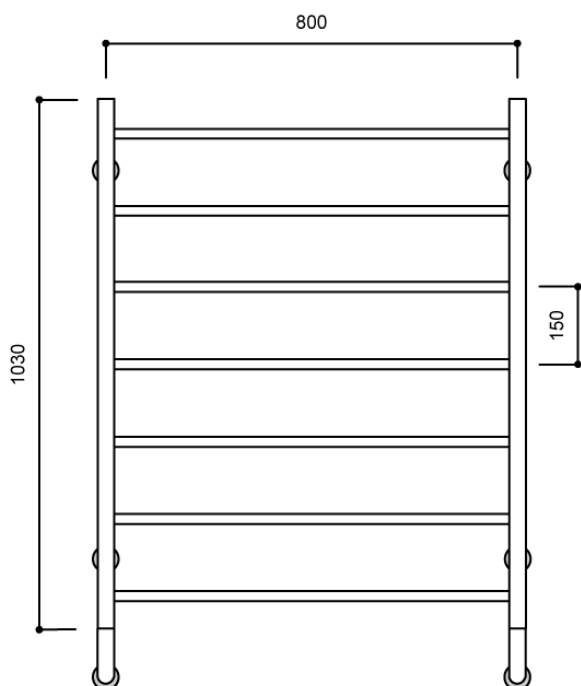

Dimensions are nominal measurements only.

Disclaimer: Products pecification manual must by regulation be installed by licensed and registered trade people. The manufacturer/distributor reserves the right to vary specifications or delete models from their range without prior notification. Dimensions are nominal measurements only. Dimensions and set-outs listed are correct at time of publication however the manufacturer/distributor takes no responsibility for printing errors.

Published 06/02/18