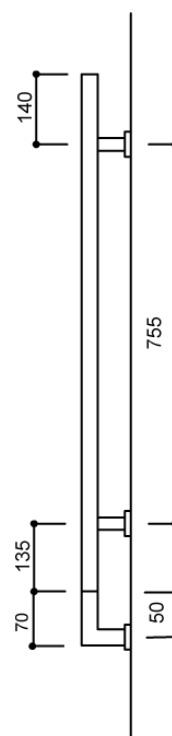

## Kado Lussi Heated Towel Rail Hardwired Wall Mount 1030 x 800mm Chrome

### SPECIFICATIONS

|                       |                                 |
|-----------------------|---------------------------------|
| Recommended Use       | Domestic, Hotel & Commercial    |
| Material              | Copper Tube with Brass Fittings |
| Electrical Connection | Hardwired                       |
| Available Options     | Matte Black Finish              |
| Power Entry           | Bottom of Unit- Left or Right   |
| Heating Method        | Water Filled                    |
| Voltage               | 240V                            |
| Wattage               | 150 watts                       |
| IP Rating             | IPX5                            |
| Standard              | AS/NZS:3350                     |

Please refer to Warranty Page for full Terms and Conditions

To see the complete Kado range go to [www.reece.com.au/bathrooms](http://www.reece.com.au/bathrooms)

Dimensions are nominal measurements only.