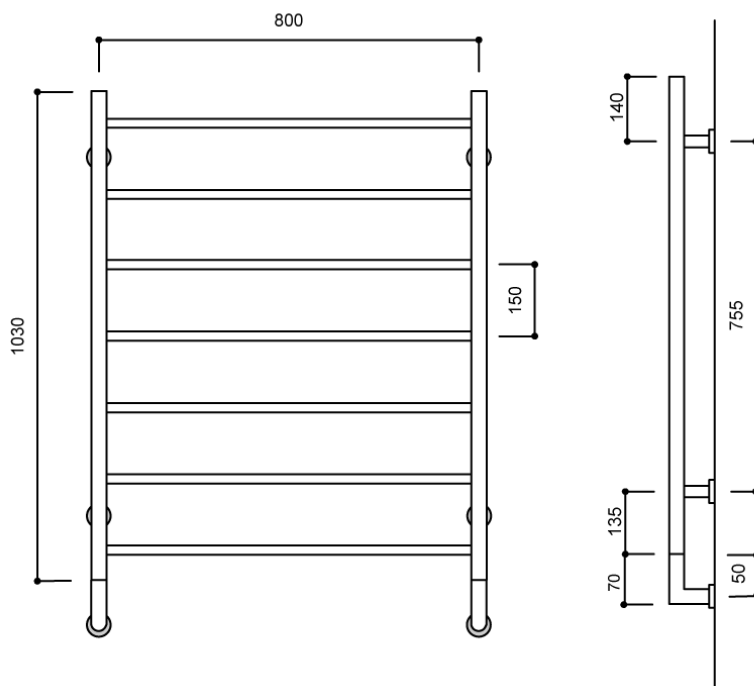

Dimensions are nominal measurements only.

Disclaimer: Products in this specification manual must by regulation be installed by licensed and registered trade people. The manufacturer/distributor reserves the right to vary specifications or delete models from their range without prior notification. Dimensions are nominal measurements only. Dimensions and set-outs listed are correct at time of publication however the manufacturer/distributor takes no responsibility for printing errors.

Published 20/02/18