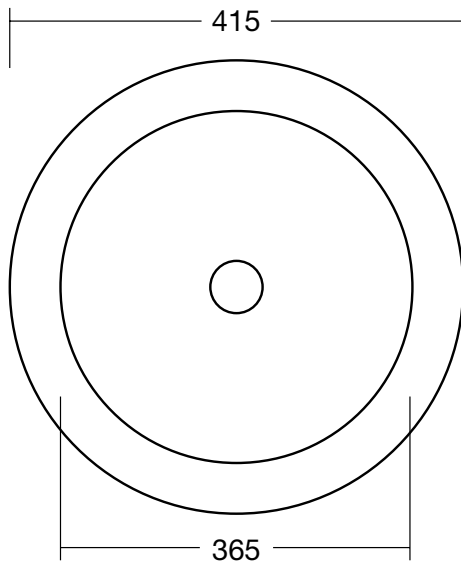

KADO

Kado Lux Undercounter Basin

SPECIFICATIONS

Recommended use	Domestic, hotel and commercial.
Material	Vitreous China
Weight	12 Kg
Fixing	Sealed to countertop with waterproof sealant.
Fixing requirement	To underside of benchtop with fixing clips (supplied)
Integral overflow	Yes
Tap hole availability	None. Tapware to be bench or wall mounted.
Plug and waste	Suits 32 x 40mm overflow type waste
Colour availability	White
Template	Supplied with product

Dimensions are nominal measurements only.

Disclaimer: Products in this specification manual must by regulation be installed by licensed and registered trade people. The manufacturer/distributor reserves the right to vary specifications or delete models from their range without prior notification. Dimensions are nominal measurements only. Dimensions and set-outs listed are correct at time of publication however the manufacturer/distributor takes no responsibility for printing errors.