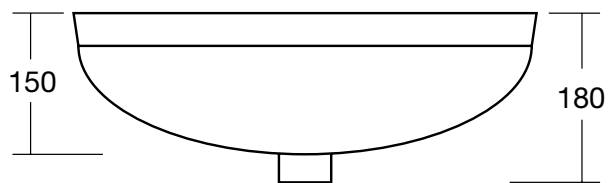

KADO

Kado Lux Undercounter Basin

SPECIFICATIONS

Recommended use	Domestic, hotel and commercial.
Material	Vitreous China
Weight	12 Kg
Fixing	Sealed to countertop with waterproof sealant.
Fixing requirement	To underside of benchtop with fixing clips (supplied)
Integral overflow	Yes
Tap hole availability	None. Tapware to be bench or wall mounted.
Plug and waste	Suits 32 x 40mm overflow type waste
Colour availability	White
Template	Supplied with product

Dimensions are nominal measurements only.

Disclaimer: Products in this specification manual must by regulation be installed by licensed and registered trade people. The manufacturer/distributor reserves the right to vary specifications or delete models from their range without prior notification. Dimensions are nominal measurements only. Dimensions and set-outs listed are correct at time of publication however the manufacturer/distributor takes no responsibility for printing errors.