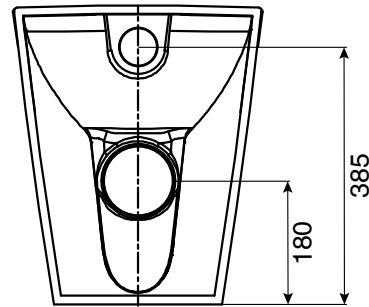

KADO

Kado Lux Back to Wall Overheight Pan Quick Release Soft Close Seat White (4*)

SPECIFICATIONS

Recommended Use	Domestic, Hotel & Commercial
Material	Vitreous China
Colour	White
Weight of Pan	30kg
Toilet Seat	Soft Close Quick Release (Urea)
Seat Height	460min to 480max finished floor to top of seat for an ambulant installation to AS1428
Rim Configuration	Box Rim
Outlet Type	Universal S & P Converts to S Trap using plastic S-Bend (included)
S Trap Setout	95 - 110mm
Inlet Valve Pressure Rating	500kPa
Pan Fixing	Screwed to the floor using brackets supplied and bedded with sealant

WARRANTY

Warranty - Domestic Use	7 Years
Spare Parts & Labour	12 Months

Please refer to Warranty Page for full Terms and Conditions

Dimensions are nominal measurements only.

Disclaimer: Products in this specification manual must by regulation be installed by licensed and registered trade people. The manufacturer/distributor reserves the right to vary specifications or delete models from their range without prior notification. Dimensions are nominal measurements only. Dimensions and set-outs listed are correct at time of publication however the manufacturer/distributor takes no responsibility for printing errors.

Published 18/09/2018

To see the complete Kado range go to www.reece.com.au/bathrooms