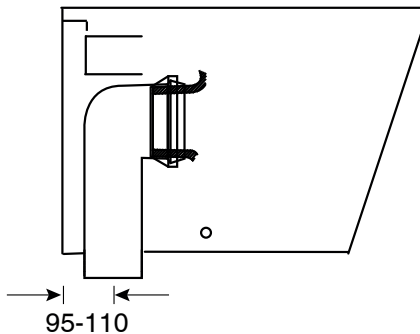

KADO

Kado Lux Back to Wall Overheight Pan Quick Release Soft Close Seat White (4*)

SPECIFICATIONS

Recommended Use	Domestic, Hotel & Commercial
Material	Vitreous China
Colour	White
Weight of Pan	30kg
Toilet Seat	Soft Close Quick Release (Urea)
Seat Height	460min to 480max finished floor to top of seat for an ambulant installation to AS1428
Rim Configuration	Box Rim
Outlet Type	Universal S & P Converts to S Trap using plastic S-Bend (included)
S Trap Setout	95 - 110mm
Inlet Valve Pressure Rating	500kPa
Pan Fixing	Screwed to the floor using brackets supplied and bedded with sealant

WARRANTY

Warranty - Domestic Use	7 Years
Spare Parts & Labour	12 Months

Please refer to Warranty Page for full Terms and Conditions

Dimensions are nominal measurements only.

Disclaimer: Products in this specification manual must by regulation be installed by licensed and registered trade people. The manufacturer/distributor reserves the right to vary specifications or delete models from their range without prior notification. Dimensions are nominal measurements only. Dimensions and set-outs listed are correct at time of publication however the manufacturer/distributor takes no responsibility for printing errors.

Published 18/09/2018

To see the complete Kado range go to www.reece.com.au/bathrooms