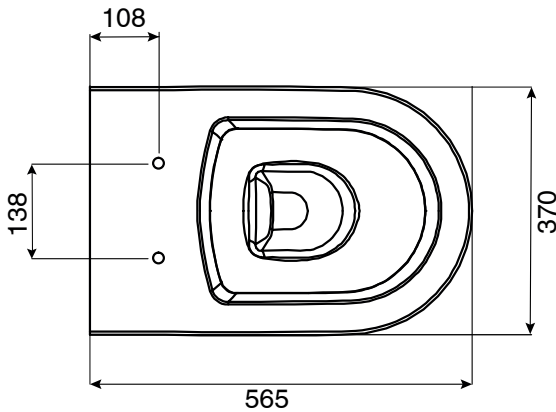

KADO

Kado Lux Back to Wall Overheight Pan Quick Release Soft Close Seat White (4*)

SPECIFICATIONS

Recommended Use	Domestic, Hotel & Commercial
Material	Vitreous China
Colour	White
Weight of Pan	30kg
Toilet Seat	Soft Close Quick Release (Urea)
Seat Height	460min to 480max finished floor to top of seat for an ambulant installation to AS1428
Rim Configuration	Box Rim
Outlet Type	Universal S & P Converts to S Trap using plastic S-Bend (included)
S Trap Setout	95 - 110mm
Inlet Valve Pressure Rating	500kPa
Pan Fixing	Screwed to the floor using brackets supplied and bedded with sealant

WARRANTY

Warranty - Domestic Use	7 Years
Spare Parts & Labour	12 Months

Please refer to Warranty Page for full Terms and Conditions

Dimensions are nominal measurements only.

Disclaimer: Products in this specification manual must by regulation be installed by licensed and registered trade people. The manufacturer/distributor reserves the right to vary specifications or delete models from their range without prior notification. Dimensions are nominal measurements only. Dimensions and set-outs listed are correct at time of publication however the manufacturer/distributor takes no responsibility for printing errors.