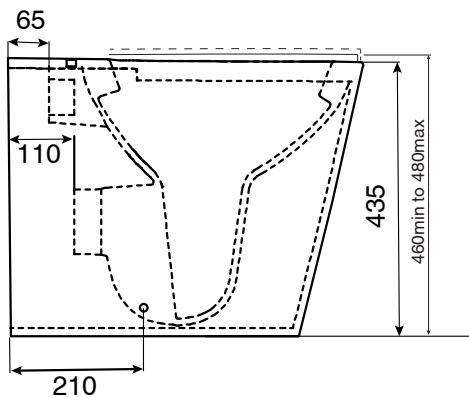

KADO

Kado Lux Back to Wall Overheight Pan Quick Release Soft Close Seat White (4*)

SPECIFICATIONS

Recommended Use	Domestic, Hotel & Commercial
Material	Vitreous China
Colour	White
Weight of Pan	30kg
Toilet Seat	Soft Close Quick Release (Urea)
Seat Height	460min to 480max finished floor to top of seat for an ambulant installation to AS1428
Rim Configuration	Box Rim
Outlet Type	Universal S & P Converts to S Trap using plastic S-Bend (included)
S Trap Setout	95 - 110mm
Inlet Valve Pressure Rating	500kPa
Pan Fixing	Screwed to the floor using brackets supplied and bedded with sealant

WARRANTY

Warranty - Domestic Use	7 Years
Spare Parts & Labour	12 Months

Please refer to Warranty Page for full Terms and Conditions

Dimensions are nominal measurements only.

Disclaimer: Products in this specification manual must by regulation be installed by licensed and registered trade people. The manufacturer/distributor reserves the right to vary specifications or delete models from their range without prior notification. Dimensions are nominal measurements only. Dimensions and set-outs listed are correct at time of publication however the manufacturer/distributor takes no responsibility for printing errors.