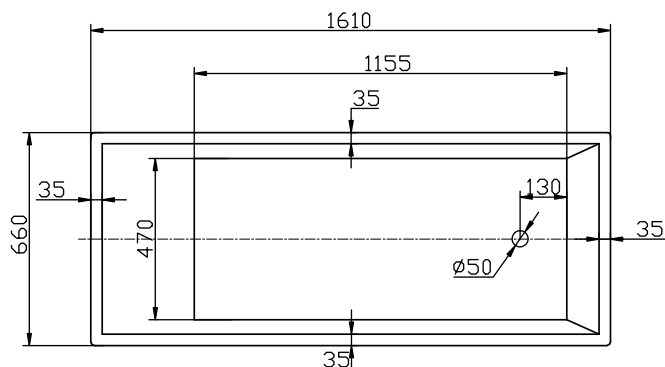

Kado Lux Freestanding Bath 1610 x 660mm White

Dimensions are nominal measurements only.

FEATURES

Recommended use	Domestic, hotel and commercial
Material	Sanitary Grade Acrylic
Fixing	Silicone to floor.
Overflow	No
Tap hole	No taphole. Tapware should be wall or floor mounted.
Installation	Freestanding
Plug and Waste	Suits 40mm Non Overflow Waste
Colour Availability	White
Capacity	249 Litres
Net Weight	55 kg