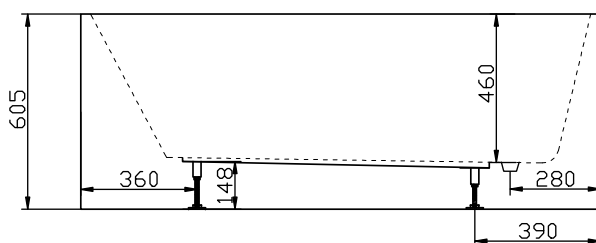

Kado Lux Freestanding Bath 1610 x 660mm White

Dimensions are nominal measurements only.

FEATURES

Recommended use	Domestic, hotel and commercial
Material	Sanitary Grade Acrylic
Fixing	Silicone to floor.
Overflow	No
Tap hole	No taphole. Tapware should be wall or floor mounted.
Installation	Freestanding
Plug and Waste	Suits 40mm Non Overflow Waste
Colour Availability	White
Capacity	249 Litres
Net Weight	55 kg