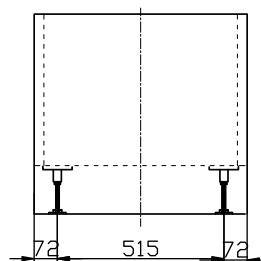

Kado Lux Freestanding Bath 1610 x 660mm White

Dimensions are nominal measurements only.

FEATURES

Recommended use	Domestic, hotel and commercial
Material	Sanitary Grade Acrylic
Fixing	Silicone to floor.
Overflow	No
Tap hole	No taphole. Tapware should be wall or floor mounted.
Installation	Freestanding
Plug and Waste	Suits 40mm Non Overflow Waste
Colour Availability	White
Capacity	249 Litres
Net Weight	55 kg