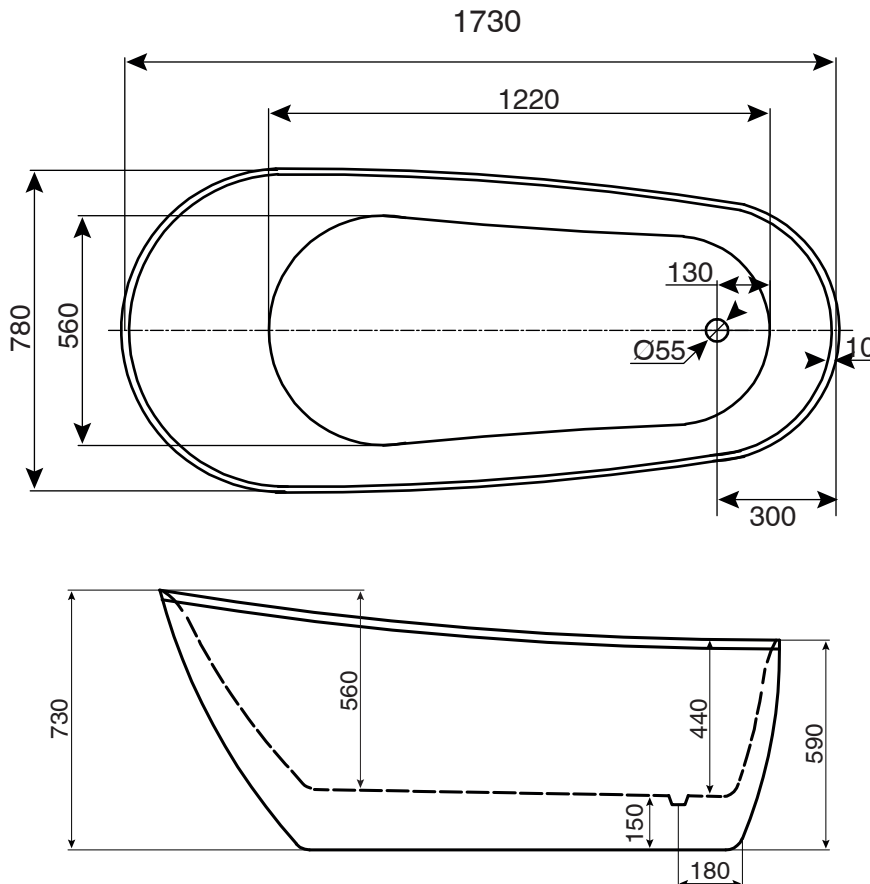

KADO

Kado Neue Freestanding Bath 1730 x 780 x 730mm White

SPECIFICATIONS

Recommended Use	Domestic, Hotel & Commercial
Material	Sanitary Grade Acrylic
Colour	White
Colour Availability	White, Matte White/Matte Black, Matte White
Capacity	260 Litres
Weight	51kg
Overflow	No Overflow
Taphole Availability	No Taphole Tapware should be Floor or Wall Mounted
Plug & Waste	Not Included Suits 40mm Non Overflow Waste
Fixing	Silicone to Floor

WARRANTY

Warranty - Domestic Use	10 Years
Spare Parts & Labour	12 Months

Please refer to Warranty Page for full Terms and Conditions

Dimensions are nominal measurements only.

Disclaimer: Products in this specification manual must by regulation be installed by licensed and registered trade people. The manufacturer/distributor reserves the right to vary specifications or delete models from their range without prior notification. Dimensions are nominal measurements only. Dimensions and set-outs listed are correct at time of publication however the manufacturer/distributor takes no responsibility for printing errors.

Published 18/01/2018

To see the complete Kado range go to
www.reece.com.au/bathrooms