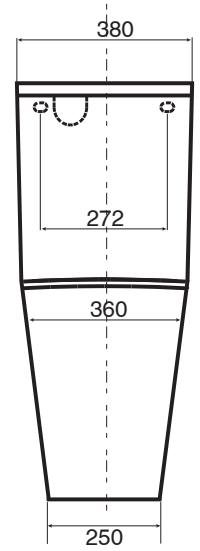

KADO

Kado Lux Close Coupled Back to Wall Overheight Bottom Inlet Toilet Suite with Soft Close Quick Release Seat White (4*)

SPECIFICATIONS

Recommended Use	Domestic, Hotel & Commercial
Material	Vitreous China
Colour	White
Weight of Pan	33kg
Weight of Cistern	15kg
Water Inlet Position	Bottom Inlet
Toilet Seat	Soft Close Quick Release (Urea)
Rim Configuration	Box Rim
Outlet Type	Universal S & P Converts to S Trap using plastic S-Bend (included)
S Trap Setout	95 - 180mm
P Trap Setout	180mm
Bottom Water Inlet (centre to Left)	220mm
Inlet Valve Pressure Rating	500kPa

WARRANTY

Warranty - Domestic Use	7 Years
Spare Parts & Labour	12 Months

Please refer to Warranty Page for full Terms and Conditions

Front View

Dimensions are nominal measurements only.

Disclaimer: Products in this specification manual must by regulation be installed by licensed and registered trade people. The manufacturer/distributor reserves the right to vary specifications or delete models from their range without prior notification. Dimensions are nominal measurements only. Dimensions and set-outs listed are correct at time of publication however the manufacturer/distributor takes no responsibility for printing errors.