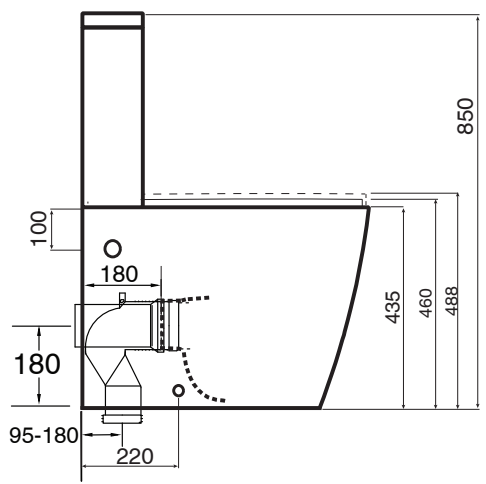

KADO

Kado Lux Close Coupled Back to Wall Overheight Bottom Inlet Toilet Suite with Soft Close Quick Release Seat White (4*)

SPECIFICATIONS

Recommended Use	Domestic, Hotel & Commercial
Material	Vitreous China
Colour	White
Weight of Pan	33kg
Weight of Cistern	15kg
Water Inlet Position	Bottom Inlet
Toilet Seat	Soft Close Quick Release (Urea)
Rim Configuration	Box Rim
Outlet Type	Universal S & P Converts to S Trap using plastic S-Bend (included)
S Trap Setout	95 - 180mm
P Trap Setout	180mm
Bottom Water Inlet (centre to Left)	220mm
Inlet Valve Pressure Rating	500kPa

WARRANTY

Warranty - Domestic Use	7 Years
Spare Parts & Labour	12 Months

Please refer to Warranty Page for full Terms and Conditions

Front View

Dimensions are nominal measurements only.

Disclaimer: Products in this specification manual must by regulation be installed by licensed and registered trade people. The manufacturer/distributor reserves the right to vary specifications or delete models from their range without prior notification. Dimensions are nominal measurements only. Dimensions and set-outs listed are correct at time of publication however the manufacturer/distributor takes no responsibility for printing errors.