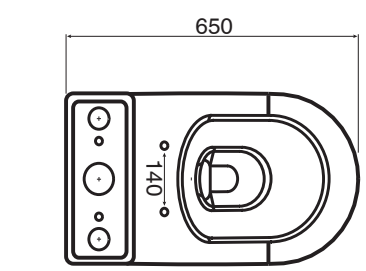

KADO

Kado Lux Close Coupled Back to Wall Overheight Bottom Inlet Toilet Suite with Soft Close Quick Release Seat White (4*)

SPECIFICATIONS

Recommended Use	Domestic, Hotel & Commercial
Material	Vitreous China
Colour	White
Weight of Pan	33kg
Weight of Cistern	15kg
Water Inlet Position	Bottom Inlet
Toilet Seat	Soft Close Quick Release (Urea)
Rim Configuration	Box Rim
Outlet Type	Universal S & P Converts to S Trap using plastic S-Bend (included)
S Trap Setout	95 - 180mm
P Trap Setout	180mm
Bottom Water Inlet (centre to Left)	220mm
Inlet Valve Pressure Rating	500kPa

WARRANTY

Warranty - Domestic Use	7 Years
Spare Parts & Labour	12 Months

Please refer to Warranty Page for full Terms and Conditions

Front View

Dimensions are nominal measurements only.

Disclaimer: Products in this specification manual must by regulation be installed by licensed and registered trade people. The manufacturer/distributor reserves the right to vary specifications or delete models from their range without prior notification. Dimensions are nominal measurements only. Dimensions and set-outs listed are correct at time of publication however the manufacturer/distributor takes no responsibility for printing errors.