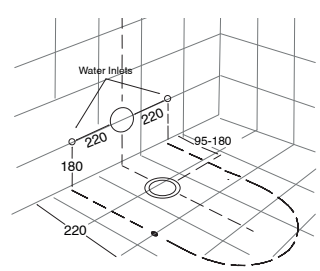

Front View

Dimensions are nominal measurements only.

Disclaimer: Products in this specification manual must by regulation be installed by licensed and registered trade people. The manufacturer/distributor reserves the right to vary specifications or delete models from their range without prior notification. Dimensions are nominal measurements only. Dimensions and set-outs listed are correct at time of publication however the manufacturer/distributor takes no responsibility for printing errors.

Published 31/08/2018

To see the complete Kado range go to www.reece.com.au/bathrooms