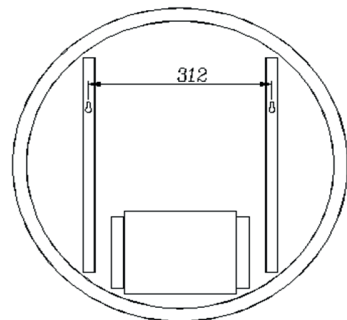

KADO

Kado Aspect Round LED Mirror 600

SPECIFICATIONS

Description	Backlit LED Mirror with Defogger
Recommended Use	Domestic, Hotel & Commercial
Material	Glass Mirror Plexiglass Edge Safety Film Backing
Sensor	Illuminated ON/OFF touch sensor
LED Colours	4000K Warm White 6000K Cold White
Voltage	240 V AC 50HZ
Wattage	LED Module: 20.4 watts Defogger: 17.3 watts
IP Rating	IP44
Standards	AS/NZS 60598 AS/NZS CISPR-15 AS/NZS 2208

WARRANTY

Warranty - Domestic Use	7 Years
Spare Parts & Labour	12 Months

Please refer to Warranty Page for full Terms and Conditions

Dimensions are nominal measurements only.

Disclaimer: Products in this specification manual must by regulation be installed by licensed and registered trade people. The manufacturer/distributor reserves the right to vary specifications or delete models from their range without prior notification. Dimensions are nominal measurements only. Dimensions and set-outs listed are correct at time of publication however the manufacturer/distributor takes no responsibility for printing errors.

Published 15/12/2017