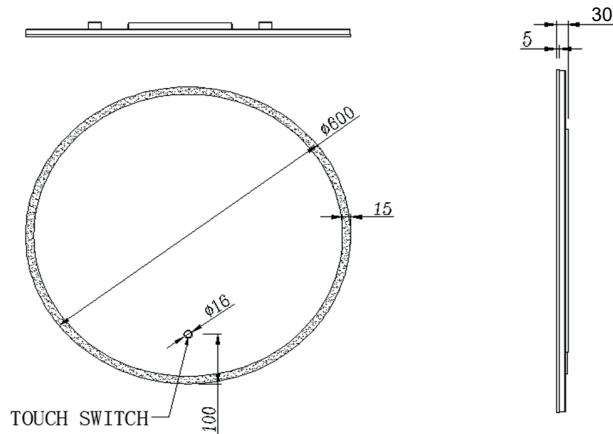

KADO

Kado Aspect Round LED Mirror 600

SPECIFICATIONS

Description	Backlit LED Mirror with Defogger
Recommended Use	Domestic, Hotel & Commercial
Material	Glass Mirror Plexiglass Edge Safety Film Backing
Sensor	Illuminated ON/OFF touch sensor
LED Colours	4000K Warm White 6000K Cold White
Voltage	240 V AC 50HZ
Wattage	LED Module: 20.4 watts Defogger: 17.3 watts
IP Rating	IP44
Standards	AS/NZS 60598 AS/NZS CISPR-15 AS/NZS 2208

WARRANTY

Warranty - Domestic Use	7 Years
Spare Parts & Labour	12 Months

Please refer to Warranty Page for full Terms and Conditions

Dimensions are nominal measurements only.

Disclaimer: Products in this specification manual must by regulation be installed by licensed and registered trade people. The manufacturer/distributor reserves the right to vary specifications or delete models from their range without prior notification. Dimensions are nominal measurements only. Dimensions and set-outs listed are correct at time of publication however the manufacturer/distributor takes no responsibility for printing errors.

Published 15/12/2017