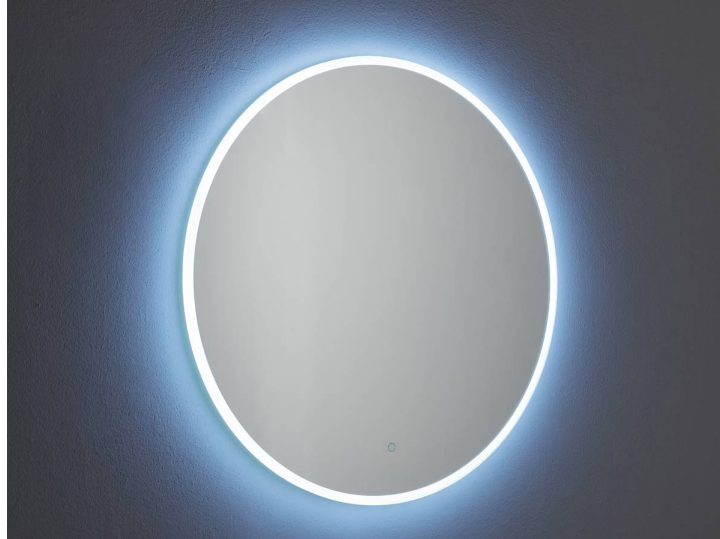

KADO

Kado Aspect Round LED Mirror 600

- o Quickly pressing the touch sensor turns mirror LED lights ON/OFF.
- o Holding touch sensor for 3 seconds changes LED light colour
- o Defogger turns on when LED lights are on and switches off when turned off