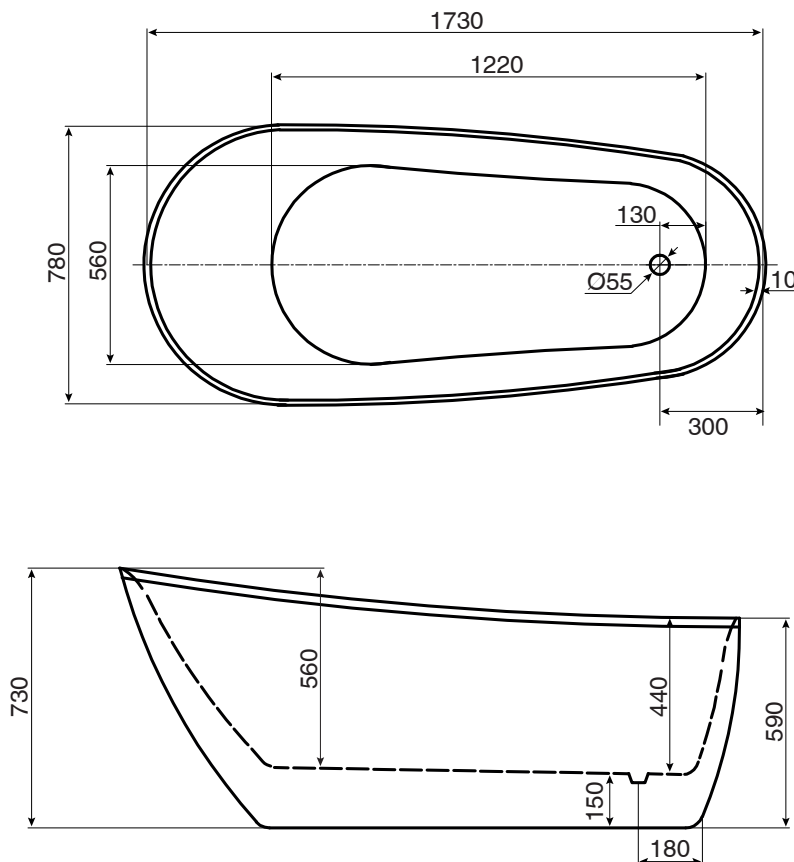

KADO

Kado Neue Freestanding Bath 1730 x 780 x 730mm Matte White/Matte Black

SPECIFICATIONS

Recommended Use	Domestic, Hotel & Commercial
Material	Sanitary Grade Acrylic
Colour	Matte White/Matte Black
Colour Availability	White, Matte White/Matte Black, Matte White
Capacity	260 Litres
Weight	51kg
Overflow	No Overflow
Taphole Availability	No Taphole Tapware should be Floor or Wall Mounted
Plug & Waste	Not Included Suits 40mm Non Overflow Waste
Fixing	Silicone to Floor

WARRANTY

Warranty - Domestic Use	10 Years
Spare Parts & Labour	12 Months

Please refer to Warranty Page for full Terms and Conditions

Dimensions are nominal measurements only.

Disclaimer: Products in this specification manual must by regulation be installed by licensed and registered trade people. The manufacturer/distributor reserves the right to vary specifications or delete models from their range without prior notification. Dimensions are nominal measurements only. Dimensions and set-outs listed are correct at time of publication however the manufacturer/distributor takes no responsibility for printing errors.