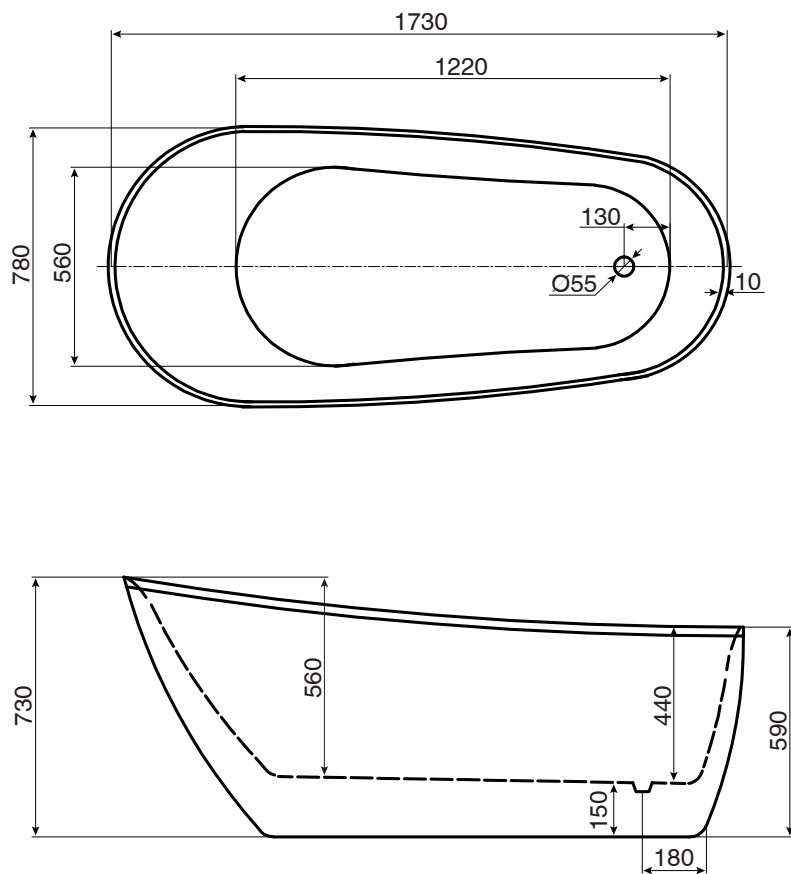

## Kado Neue Freestanding Bath 1730 x 780 x 730mm Matte White

SPECIFICATIONS	
Recommended Use	Domestic, Hotel & Commercial
Material	Sanitary Grade Acrylic
Colour	Matte White
Colour Availability	White, Matte White/Matte Black, Matte White
Capacity	260 Litres
Weight	51kg
Overflow	No Overflow
Taphole Availability	No Taphole Tapware should be Floor or Wall Mounted
Plug & Waste	Not Included Suits 40mm Non Overflow Waste
Fixing	Silicone to Floor
WARRANTY	
Warranty - Domestic Use	10 Years
Spare Parts & Labour	12 Months
<i>Please refer to Warranty Page for full Terms and Conditions</i>	

Dimensions are nominal measurements only.

**Disclaimer:** Products in this specification manual must by regulation be installed by licensed and registered trade people. The manufacturer/distributor reserves the right to vary specifications or delete models from their range without prior notification. Dimensions are nominal measurements only. Dimensions and set-outs listed are correct at time of publication however the manufacturer/distributor takes no responsibility for printing errors.