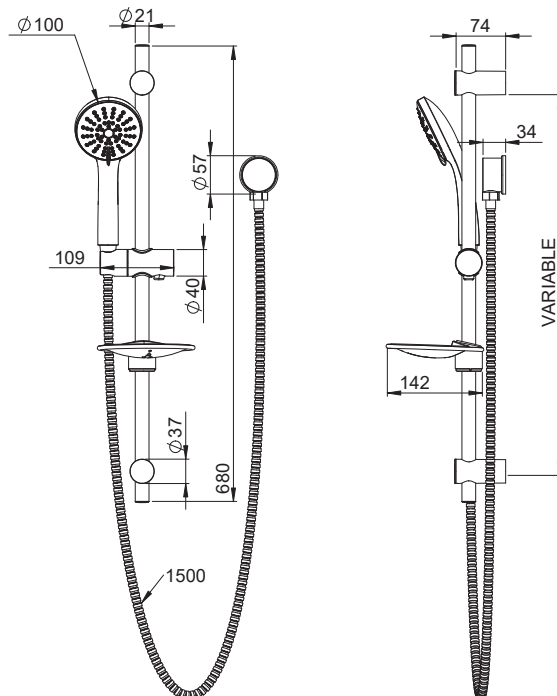

Posh

Posh Solus Mk3 Rail Shower 3 Functions Chrome (4*)

SPECIFICATIONS

Recommended Use	Domestic, Commercial, Hotel
Colour	Chrome
Recommended Pressure Range	150kpa - 500kpa
Max Continuous Working Pressure	500kpa
Max Continuous Working Temperature	0 - 60°C
Suitable for Storage Tank Hot Water	Yes
Suitable for Continuous Flow Hot Water	Yes
Suitable for Gravity Feed Hot Water	No
Standard	AS/NZS 3662

WARRANTY

Warranty - Domestic Use	10 Years
Spare Parts & Labour	1 Year

Please refer to Warranty Page for full Terms and Conditions

Dimensions are nominal measurements only.

Disclaimer: Products in this specification manual must by regulation be installed by licensed and registered trade people. The manufacturer/distributor reserves the right to vary specifications or delete models from their range without prior notification. Dimensions are nominal measurements only. Dimensions and set-outs listed are correct at time of publication however the manufacturer/distributor takes no responsibility for printing errors.