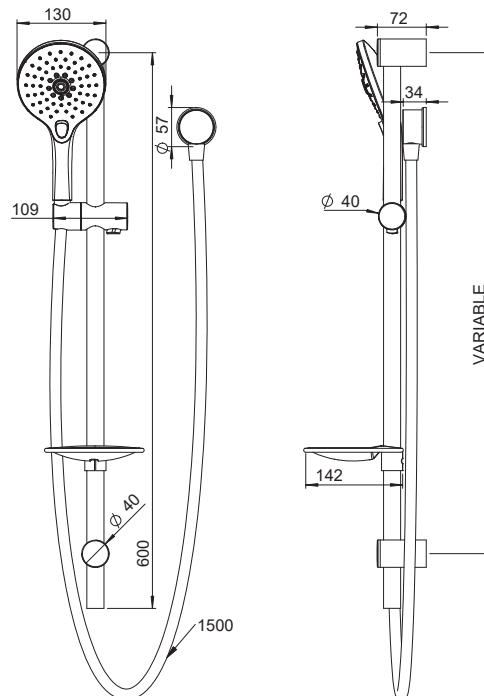

Posh

Posh Domaine Rail Shower 3 Functions Chrome (4*)

SPECIFICATIONS

Recommended Use	Domestic, Commercial, Hotel
Colour	Chrome
Recommended Pressure Range	150kpa - 500kpa
Max Continuous Working Pressure	500kpa
Max Continuous Working Temperature	0 - 60°C
Suitable for Storage Tank Hot Water	Yes
Suitable for Continuous Flow Hot Water	Yes
Suitable for Gravity Feed Hot Water	No
Standard	AS/NZS 3662

WARRANTY

Warranty - Domestic Use	10 Years
Spare Parts & Labour	1 Year

Please refer to Warranty Page for full Terms and Conditions

Dimensions are nominal measurements only.

Disclaimer: Products in this specification manual must by regulation be installed by licensed and registered trade people. The manufacturer/distributor reserves the right to vary specifications or delete models from their range without prior notification. Dimensions are nominal measurements only. Dimensions and set-outs listed are correct at time of publication however the manufacturer/distributor takes no responsibility for printing errors.