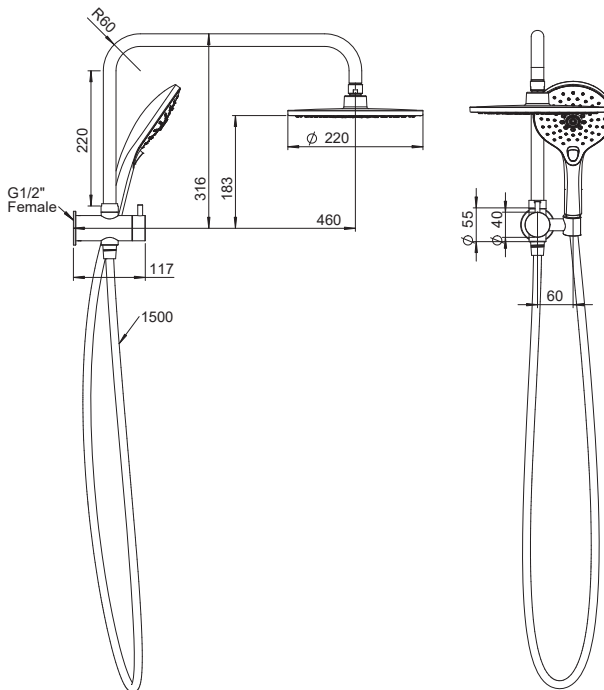

Posh

Posh Domaine Short Twin Shower Chrome (3*)

SPECIFICATIONS

Recommended Use	Domestic, Commercial, Hotel
Colour	Chrome
Recommended Pressure Range	150kpa - 500kpa
Max Continuous Working Pressure	500kpa
Max Continuous Working Temperature	0 - 60°C
Suitable for Storage Tank Hot Water	Yes
Suitable for Continuous Flow Hot Water	Yes
Suitable for Gravity Feed Hot Water	No
Standard	AS/NZS 3662

WARRANTY

Warranty - Domestic Use	10 Years
Spare Parts & Labour	1 Year

Please refer to Warranty Page for full Terms and Conditions

Dimensions are nominal measurements only.

Disclaimer: Products in this specification manual must by regulation be installed by licensed and registered trade people. The manufacturer/distributor reserves the right to vary specifications or delete models from their range without prior notification. Dimensions are nominal measurements only. Dimensions and set-outs listed are correct at time of publication however the manufacturer/distributor takes no responsibility for printing errors.