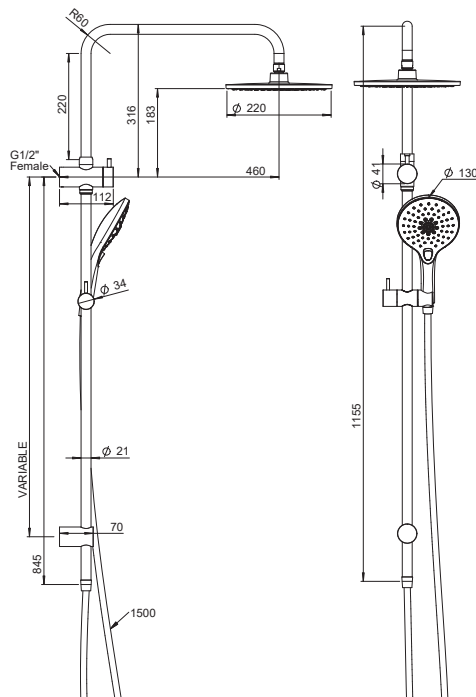

Posh Domaine Twin Rail Shower Matte Black (3*)

SPECIFICATIONS

Recommended Use	Domestic, Commercial, Hotel
Colour	Matte Black
Recommended Pressure Range	150kpa - 500kpa
Max Continuous Working Pressure	500kpa
Max Continuous Working Temperature	0 - 60°C
Suitable for Storage Tank Hot Water	Yes
Suitable for Continuous Flow Hot Water	Yes
Suitable for Gravity Feed Hot Water	No
Standard	AS/NZS 3662

WARRANTY

Warranty - Domestic Use	10 Years
Spare Parts & Labour	1 Year

Please refer to Warranty Page for full Terms and Conditions

Dimensions are nominal measurements only.

Disclaimer: Products in this specification manual must by regulation be installed by licensed and registered trade people. The manufacturer/distributor reserves the right to vary specifications or delete models from their range without prior notification. Dimensions are nominal measurements only. Dimensions and set-outs listed are correct at time of publication however the manufacturer/distributor takes no responsibility for printing errors.