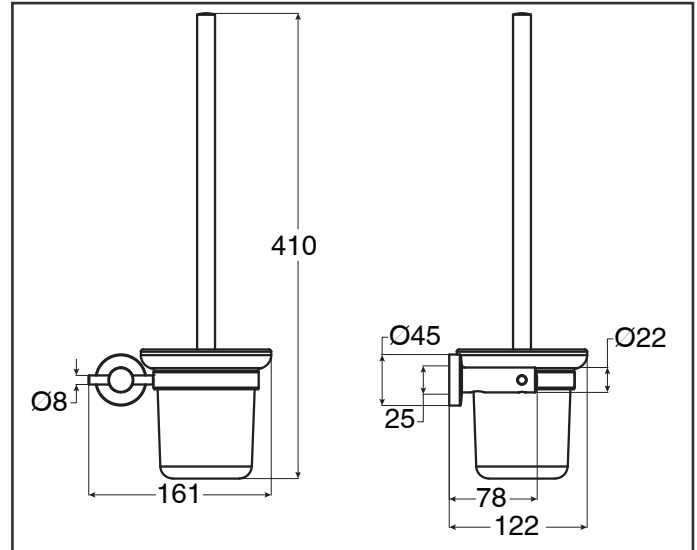

Toilet Brush & Glass Holder

NOTE:

Wall materials vary. The accessory fixing kit supplied is suited for solid wall fixing. For timber framed walls, please ensure the accessory is fixed to a stud/noggin behind the wall. Where stud/noggin is not available, please use suitable hollow wall fixing.

CLEANING RECOMMENDATIONS:

We recommend the use of soapy water or approved cleaners. This product should not be cleaned with abrasive materials. Damage caused by any improper treatment is not covered by the product warranty. Refer to Warranty Conditions