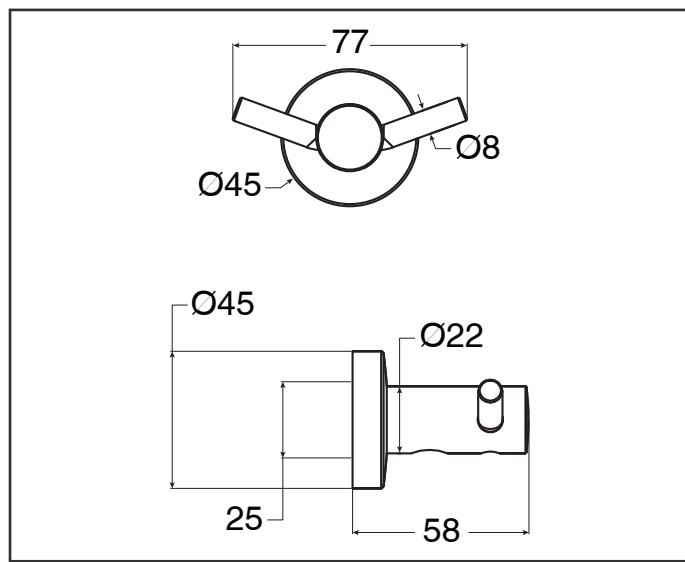

Posh

Posh Solus MK2 Accessories

Robe Hook