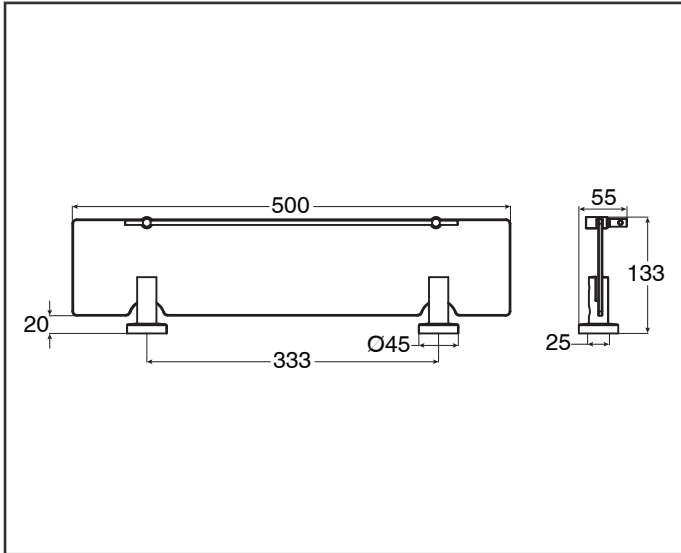

Posh

Posh Solus MK2 Accessories

Glass Shelf