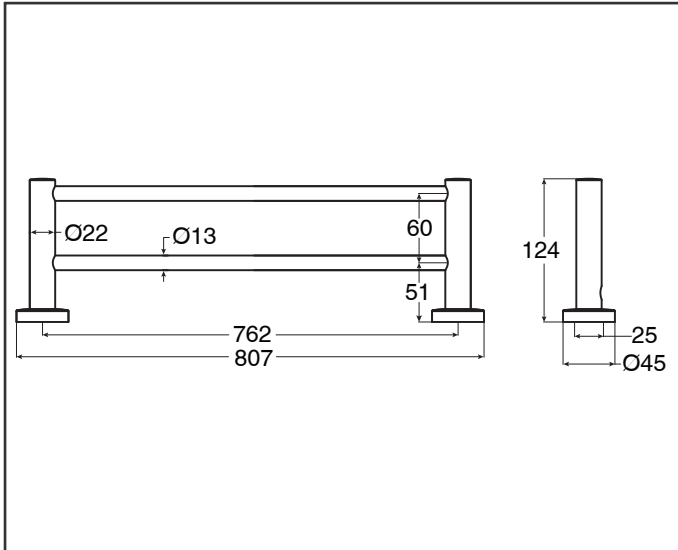

Posh

Posh Solus MK2 Accessories

Double Towel Rail 750mm