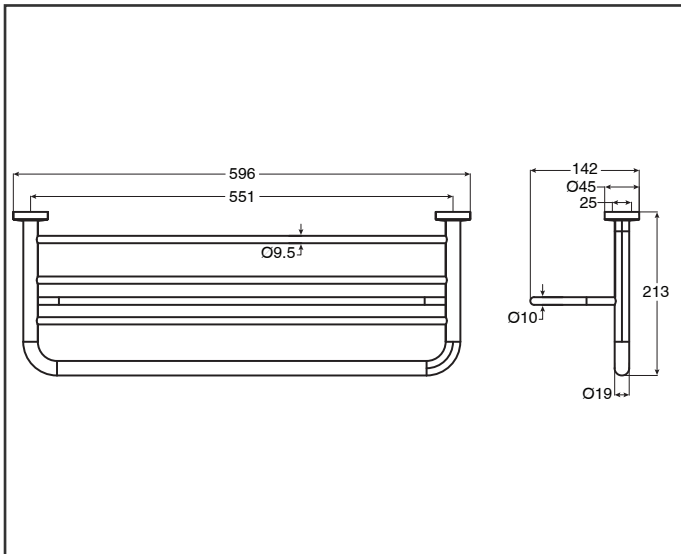

Guest Towel Ring

Towel Rack

Single Towel Rail 750mm