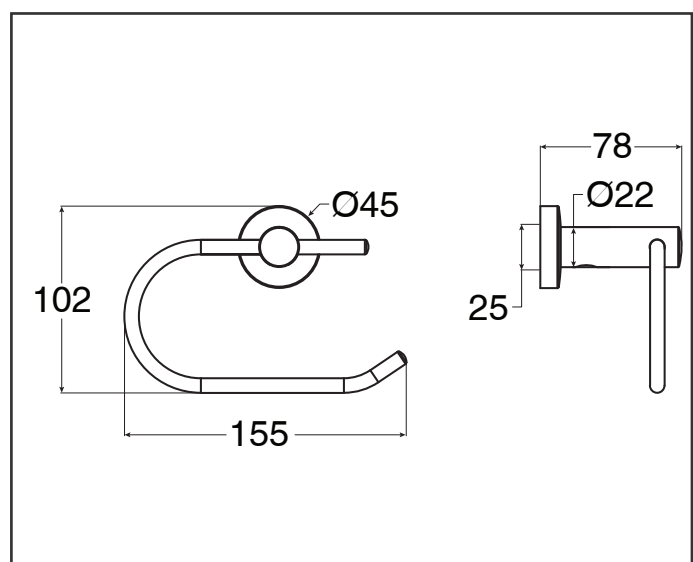

Toilet Roll Holder