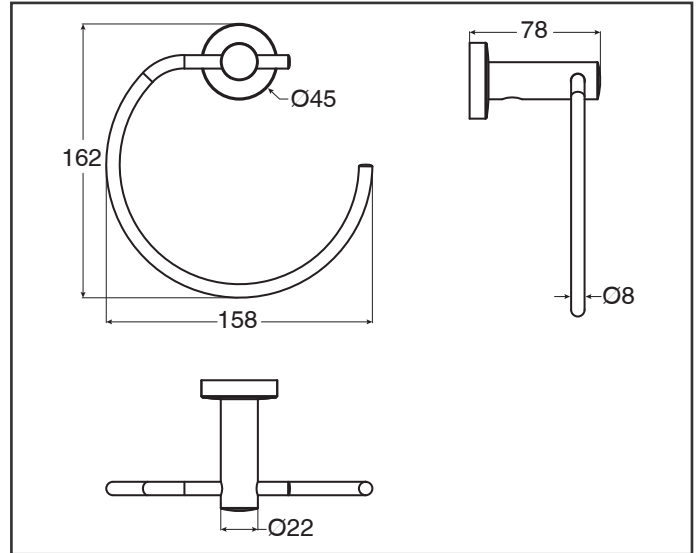

Guest Towel Ring

Towel Rack

Single Towel Rail 750mm