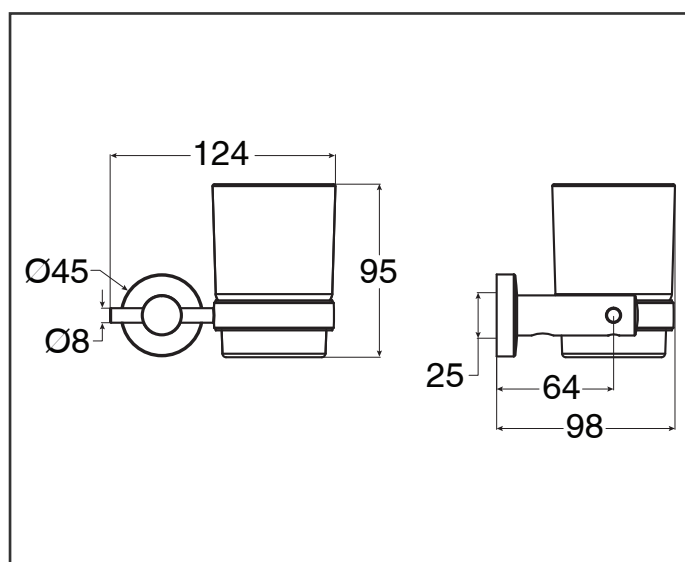

Single Tumbler