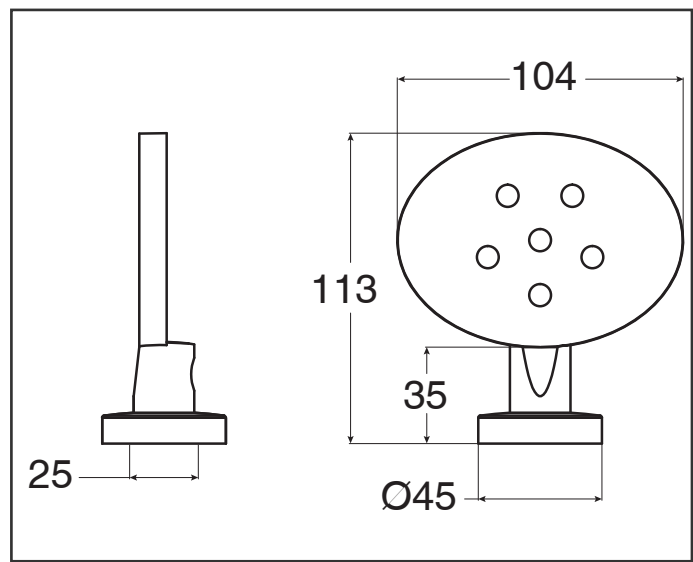

Posh

Posh Solus MK2 Accessories

Soap Dish