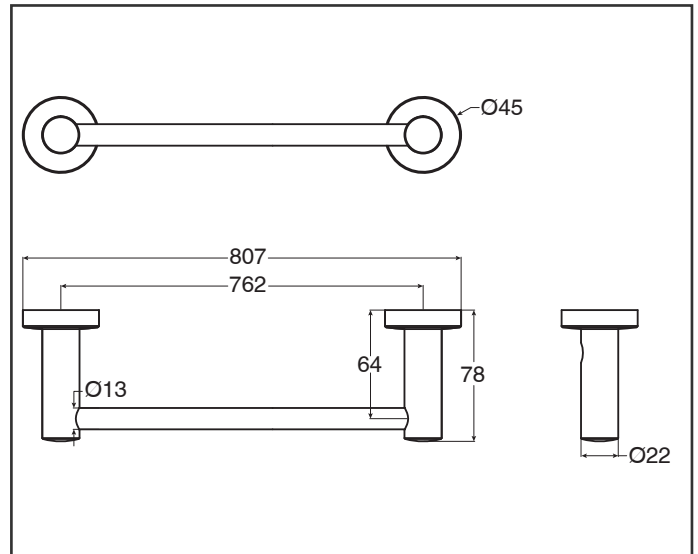

Guest Towel Ring

Towel Rack

Single Towel Rail 750mm