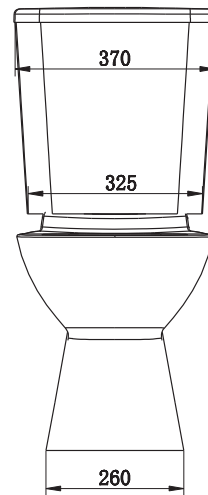

Posh

Posh Domaine Close Coupled Rimless Toilet Suite S Trap with Soft Close Quick Release Seat White (4*)

SPECIFICATIONS	
Recommended Use	Domestic, Hotel & Commercial
Material	Vitreous China
Colour	White
Weight of Pan	24.7 kg
Weight of Cistern	10 kg
Water Inlet Position	Bottom Inlet (Reversible)
Inlet Valve Pressure Rating	500kPa
Pan Fixing	Fixed to floor using fixing bolts (not supplied) and bedded with sealant.
Toilet Seat	Soft Close Quick Release
Rim Configuration	Rimless
Outlet Type	S Trap
S Trap Setout	145 mm
WARRANTY	
Warranty - Domestic Use	7 Years
Spare Parts & Labour	12 Months
<i>Please refer to Warranty Page for full Terms and Conditions</i>	

Dimensions are nominal measurements only.

Disclaimer: Products in this specification manual must by regulation be installed by licensed and registered trade people. The manufacturer/distributor reserves the right to vary specifications or delete models from their range without prior notification. Dimensions are nominal measurements only. Dimensions and set-outs listed are correct at time of publication however the manufacturer/distributor takes no responsibility for printing errors.