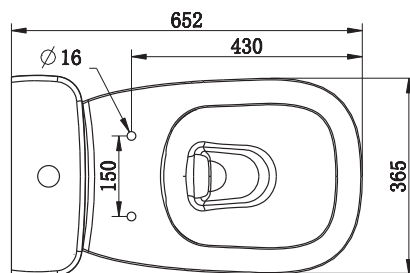

Posh

Posh Domaine Close Coupled Rimless Toilet Suite S Trap with Soft Close Quick Release Seat White (4*)

SPECIFICATIONS	
Recommended Use	Domestic, Hotel & Commercial
Material	Vitreous China
Colour	White
Weight of Pan	24.7 kg
Weight of Cistern	10 kg
Water Inlet Position	Bottom Inlet (Reversible)
Inlet Valve Pressure Rating	500kPa
Pan Fixing	Fixed to floor using fixing bolts (not supplied) and bedded with sealant.
Toilet Seat	Soft Close Quick Release
Rim Configuration	Rimless
Outlet Type	S Trap
S Trap Setout	145 mm
WARRANTY	
Warranty - Domestic Use	7 Years
Spare Parts & Labour	12 Months
<i>Please refer to Warranty Page for full Terms and Conditions</i>	

Dimensions are nominal measurements only.

Disclaimer: Products in this specification manual must by regulation be installed by licensed and registered trade people. The manufacturer/distributor reserves the right to vary specifications or delete models from their range without prior notification. Dimensions are nominal measurements only. Dimensions and set-outs listed are correct at time of publication however the manufacturer/distributor takes no responsibility for printing errors.