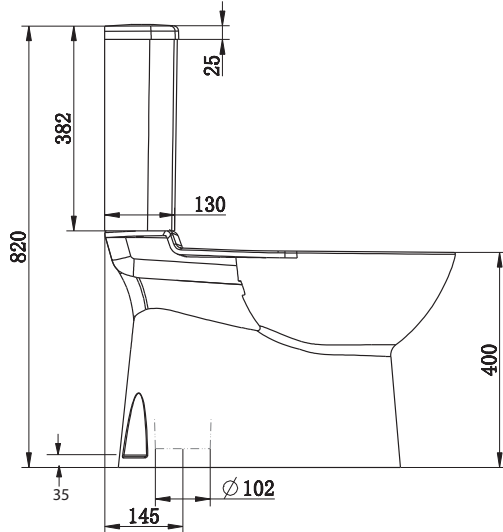

Posh

Posh Domaine Close Coupled Rimless Toilet Suite S Trap with Soft Close Quick Release Seat White (4*)

SPECIFICATIONS	
Recommended Use	Domestic, Hotel & Commercial
Material	Vitreous China
Colour	White
Weight of Pan	24.7 kg
Weight of Cistern	10 kg
Water Inlet Position	Bottom Inlet (Reversible)
Inlet Valve Pressure Rating	500kPa
Pan Fixing	Fixed to floor using fixing bolts (not supplied) and bedded with sealant.
Toilet Seat	Soft Close Quick Release
Rim Configuration	Rimless
Outlet Type	S Trap
S Trap Setout	145 mm
WARRANTY	
Warranty - Domestic Use	7 Years
Spare Parts & Labour	12 Months
<i>Please refer to Warranty Page for full Terms and Conditions</i>	

Dimensions are nominal measurements only.

Disclaimer: Products in this specification manual must by regulation be installed by licensed and registered trade people. The manufacturer/distributor reserves the right to vary specifications or delete models from their range without prior notification. Dimensions are nominal measurements only. Dimensions and set-outs listed are correct at time of publication however the manufacturer/distributor takes no responsibility for printing errors.