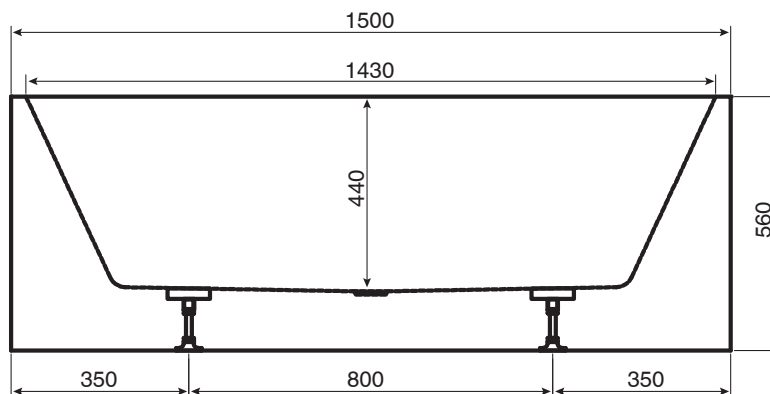

Posh

**Posh Domaine Back to Wall Freestanding Bath
1500 x 720mm White**

SPECIFICATIONS

Recommended Use	Domestic, Hotel & Commercial
Material	Sanity Grade Acrylic
Colour	White
Capacity	240 Litres
Weight	36kg
Overflow	No
Plug & Waste	Standard Installation 40mm Plug & Waste Slab or Second Floor Installation - use Plumbdinger (1409790)
Tiling Bead	No

WARRANTY

Warranty - Domestic Use	10 Years
Spare Parts & Labour	12 Months

Please refer to Warranty Page for full Terms and Conditions

Dimensions are nominal measurements only.

Disclaimer: Products in this specification manual must by regulation be installed by licensed and registered trade people. The manufacturer/distributor reserves the right to vary specifications or delete models from their range without prior notification. Dimensions are nominal measurements only. Dimensions and set-outs listed are correct at time of publication however the manufacturer/distributor takes no responsibility for printing errors.

Published 23/10/2017

To see the complete Posh range go to www.reece.com.au/bathrooms