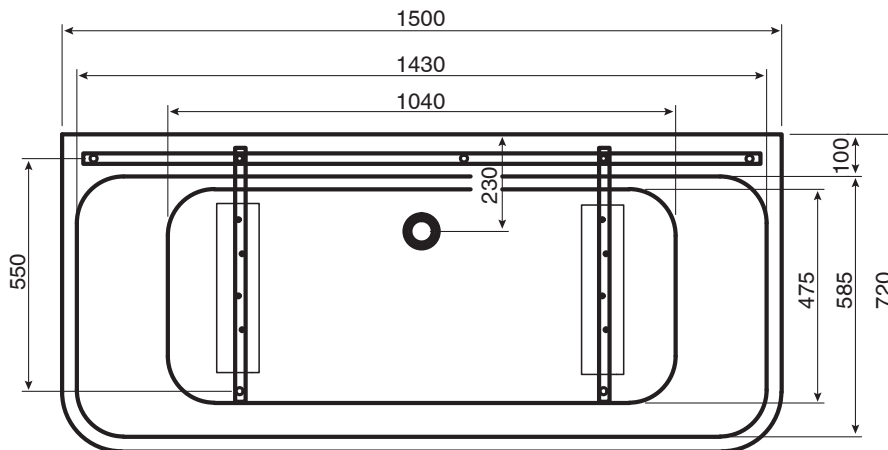

Posh

**Posh Domaine Back to Wall Freestanding Bath
1500 x 720mm White**

SPECIFICATIONS

Recommended Use	Domestic, Hotel & Commercial
Material	Sanity Grade Acrylic
Colour	White
Capacity	240 Litres
Weight	36kg
Overflow	No
Plug & Waste	Standard Installation 40mm Plug & Waste Slab or Second Floor Installation - use Plumbdinger (1409790)
Tiling Bead	No

WARRANTY

Warranty - Domestic Use	10 Years
Spare Parts & Labour	12 Months

Please refer to Warranty Page for full Terms and Conditions

Dimensions are nominal measurements only.

Disclaimer: Products in this specification manual must by regulation be installed by licensed and registered trade people. The manufacturer/distributor reserves the right to vary specifications or delete models from their range without prior notification. Dimensions are nominal measurements only. Dimensions and set-outs listed are correct at time of publication however the manufacturer/distributor takes no responsibility for printing errors.

Published 23/10/2017

To see the complete Posh range go to www.reece.com.au/bathrooms