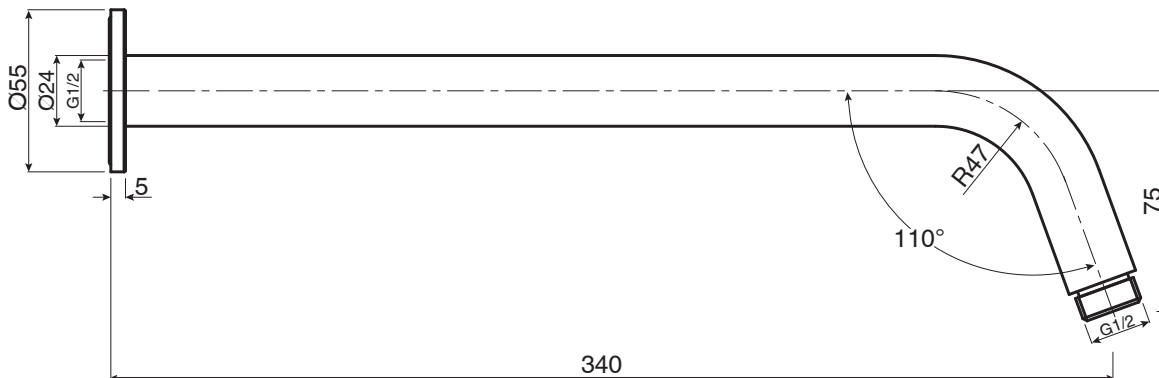

mizu

Mizu Drift Wall Straight Shower Arm Only

SPECIFICATIONS

Recommended Use	Domestic, Hotel & Commercial
Colour	Chrome
Colour Availability	Chrome, Matte Black, Brushed Nickel
Recommended Pressure Range	150 - 500kPa
Max Continuous Working Pressure	1000kPa
Max Continuous Working Temperature	60°C
Suitable for Storage Tank Hot Water	Yes
Suitable for Continuous Flow Hot Water	Yes
Suitable for Gravity Feed Hot Water	No

Hot and Cold water inlet pressure should be equal

WARRANTY

Warranty - Domestic Use	7 Years
Spare Parts & Labour	12 Months

Please refer to Warranty Page for full Terms and Conditions

Dimensions are nominal measurements only.

Disclaimer: Products in this specification manual must by regulation be installed by licensed and registered trade people. The manufacturer/distributor reserves the right to vary specifications or delete models from their range without prior notification. Dimensions are nominal measurements only. Dimensions and set-outs listed are correct at time of publication however the manufacturer/distributor takes no responsibility for printing errors.