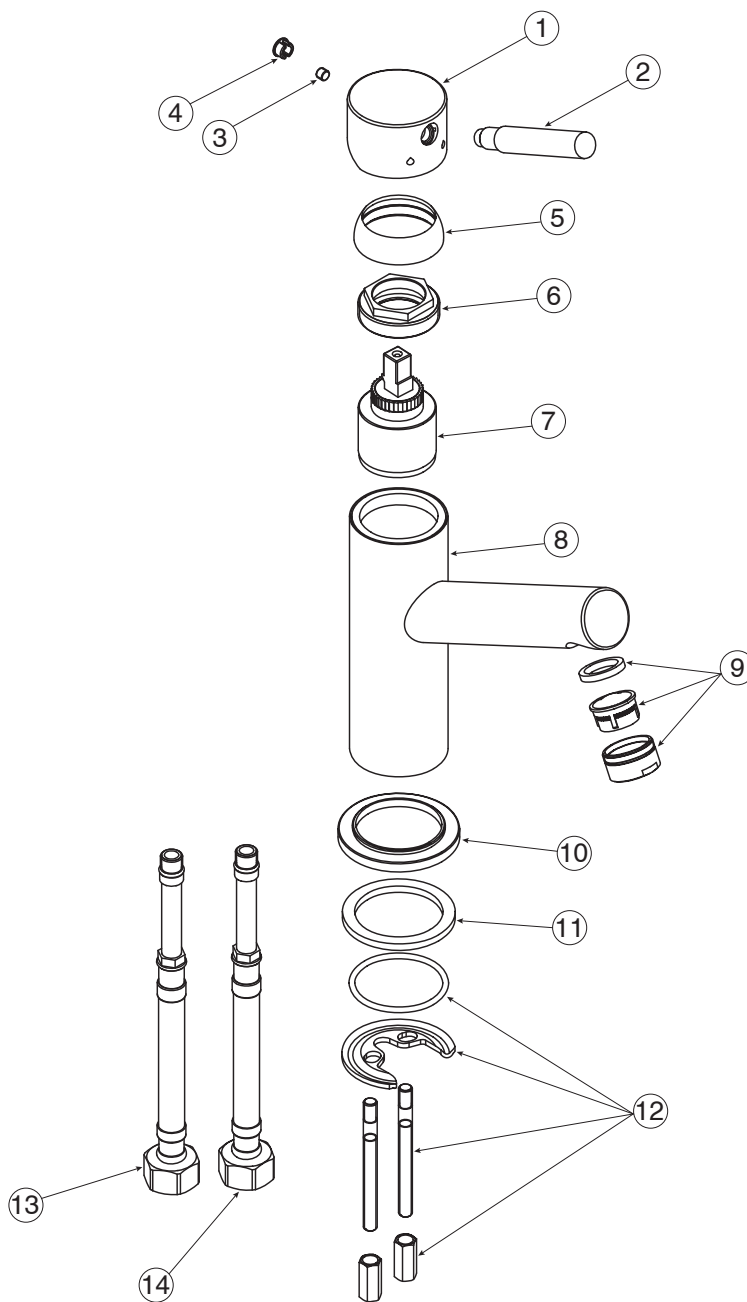

mizu

Mizu Drift Basin Mixer (5*)

Number	Part	Product Code
1-4	Basin Mixer Handle Complete	9503175
5	Cartridge Dome	
6	Cartridge Lock Nut	
7	Cartridge	9503176
8	Mixer Body	
9	Aerator Complete	9503177
10	Dress Ring	
11	Sealing Washer	
12	Basin Mixer Fixing Kit	9503179
13	Flexible Hose (Hot)	9503180
14	Flexible Hose (Cold)	9503181