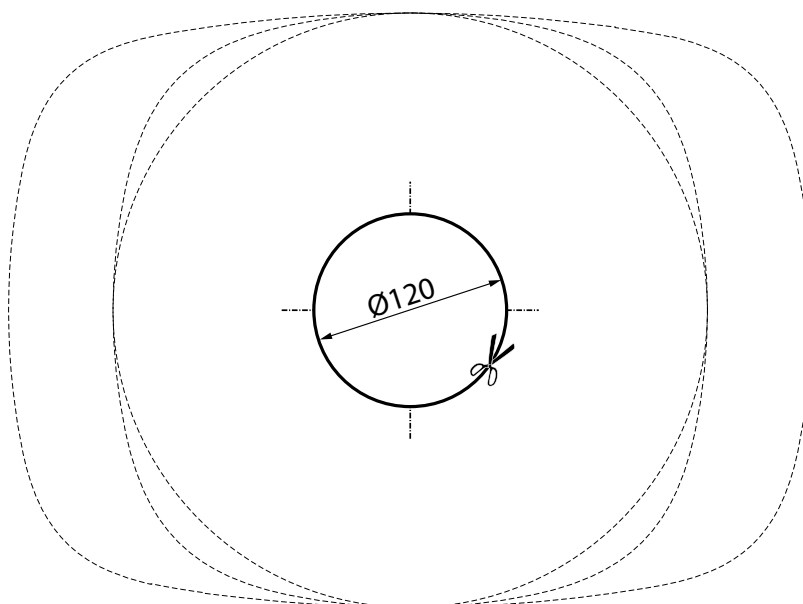

ROCA

INSPIRA ROUND VESSEL 370MM

Dimensions are nominal measurements only.

SPECIFICATIONS

Recommended use	Domestic, Hotel & Commercial
Material	Fine Ceramic
Colour	White
Capacity	11.2 Litres
Weight	5.2kg
Taphole availability	0 Taphole
Overflow	No
Plug and Waste option	Open Waste with Ceramic Cover - 9507172 (Sold separately)

Damage caused by any improper treatment is not covered by the product warranty. Refer to Warranty Conditions.

ROCA

INSPIRA ROUND VESSEL 370MM**INSTALLATION INSTRUCTIONS**

Plumbers, please ensure a copy of the installation instructions is left with the end user for future reference

ROCA

INSPIRA ROUND VESSEL 370MM

INSTALLATION INSTRUCTIONS

Recommended tap placement only.
Specific dimensions apply for Tap selected.

Plumbers, please ensure a copy of the installation instructions is left with the end user for future reference