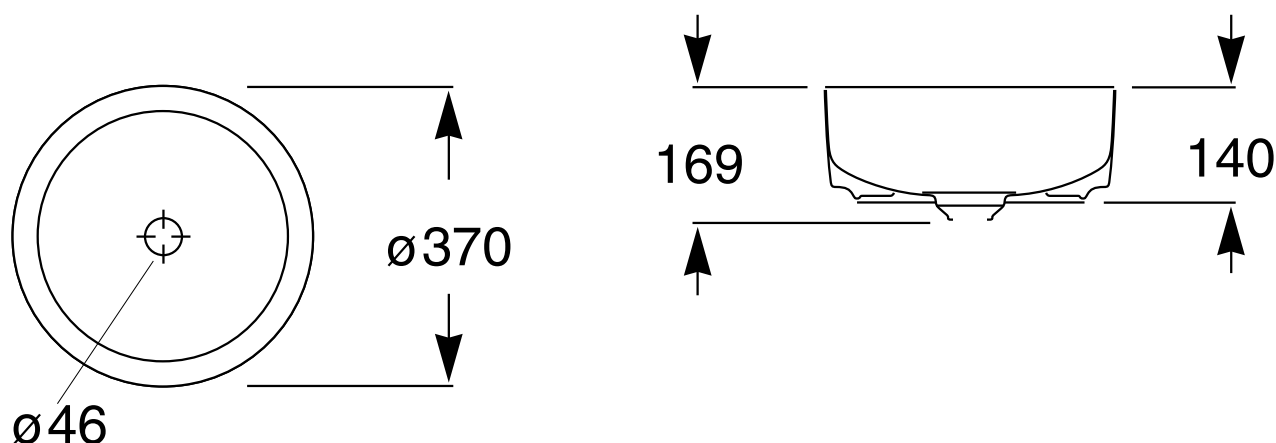

ROCA

INSPIRA ROUND VESSEL 370MM

Dimensions are nominal measurements only.

SPECIFICATIONS

Recommended use	Domestic, Hotel & Commercial
Material	Fine Ceramic
Colour	White
Capacity	11.2 Litres
Weight	5.2kg
Taphole availability	0 Taphole
Overflow	No
Plug and Waste option	Open Waste with Ceramic Cover - 9507172 (Sold separately)

Damage caused by any improper treatment is not covered by the product warranty. Refer to Warranty Conditions.

ROCA

INSPIRA ROUND VESSEL 370MM**INSTALLATION INSTRUCTIONS**

Plumbers, please ensure a copy of the installation instructions is left with the end user for future reference

ROCA

INSPIRA ROUND VESSEL 370MM

INSTALLATION INSTRUCTIONS

Recommended tap placement only.
Specific dimensions apply for Tap selected.

Plumbers, please ensure a copy of the installation instructions is left with the end user for future reference