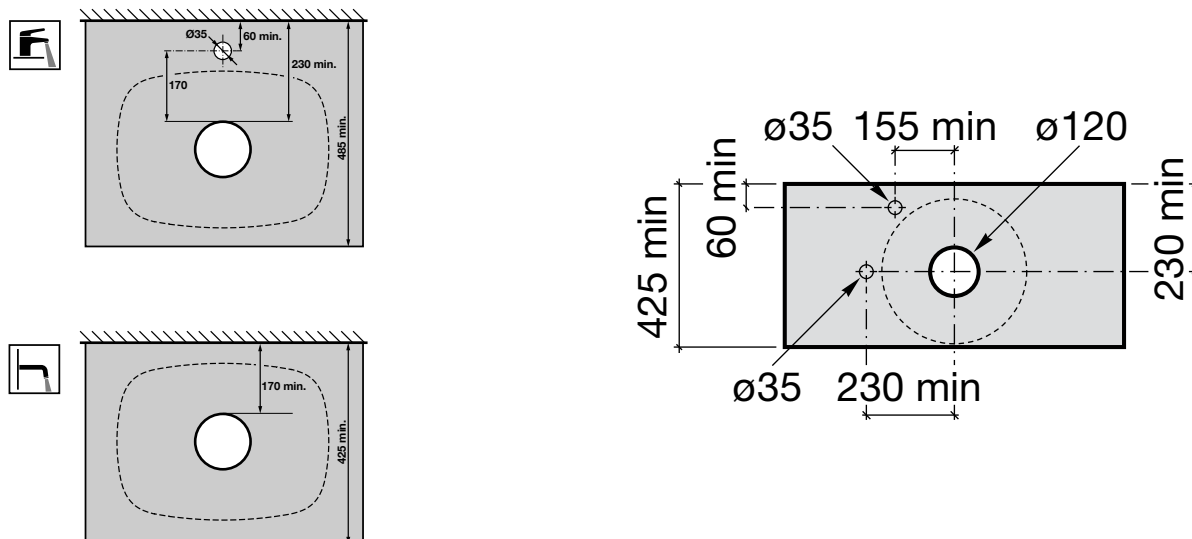

ROCA

INSPIRA ROUND VESSEL 370MM

Dimensions are nominal measurements only.

SPECIFICATIONS

Recommended use	Domestic, Hotel & Commercial
Material	Fine Ceramic
Colour	White
Capacity	11.2 Litres
Weight	5.2kg
Taphole availability	0 Taphole
Overflow	No
Plug and Waste option	Open Waste with Ceramic Cover - 9507172 (Sold separately)

Damage caused by any improper treatment is not covered by the product warranty. Refer to Warranty Conditions.

ROCA

INSPIRA ROUND VESSEL 370MM**INSTALLATION INSTRUCTIONS**

Plumbers, please ensure a copy of the installation instructions is left with the end user for future reference

ROCA

INSPIRA ROUND VESSEL 370MM

INSTALLATION INSTRUCTIONS

Recommended tap placement only.
Specific dimensions apply for Tap selected.

Plumbers, please ensure a copy of the installation instructions is left with the end user for future reference