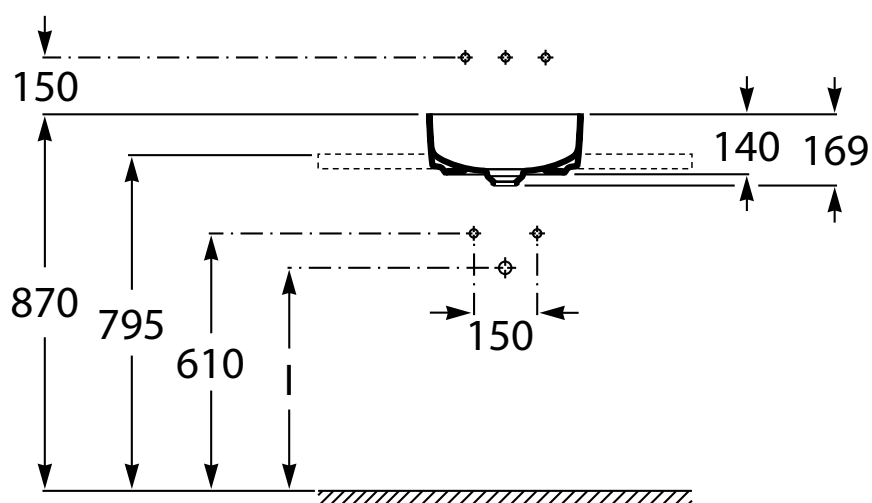

ROCA

INSPIRA ROUND VESSEL 370MM

Dimensions are nominal measurements only.

SPECIFICATIONS

Recommended use	Domestic, Hotel & Commercial
Material	Fine Ceramic
Colour	White
Capacity	11.2 Litres
Weight	5.2kg
Taphole availability	0 Taphole
Overflow	No
Plug and Waste option	Open Waste with Ceramic Cover - 9507172 (Sold separately)

Damage caused by any improper treatment is not covered by the product warranty. Refer to Warranty Conditions.

ROCA

INSPIRA ROUND VESSEL 370MM**INSTALLATION INSTRUCTIONS**

Plumbers, please ensure a copy of the installation instructions is left with the end user for future reference

ROCA

INSPIRA ROUND VESSEL 370MM

INSTALLATION INSTRUCTIONS

Recommended tap placement only.
Specific dimensions apply for Tap selected.

Plumbers, please ensure a copy of the installation instructions is left with the end user for future reference