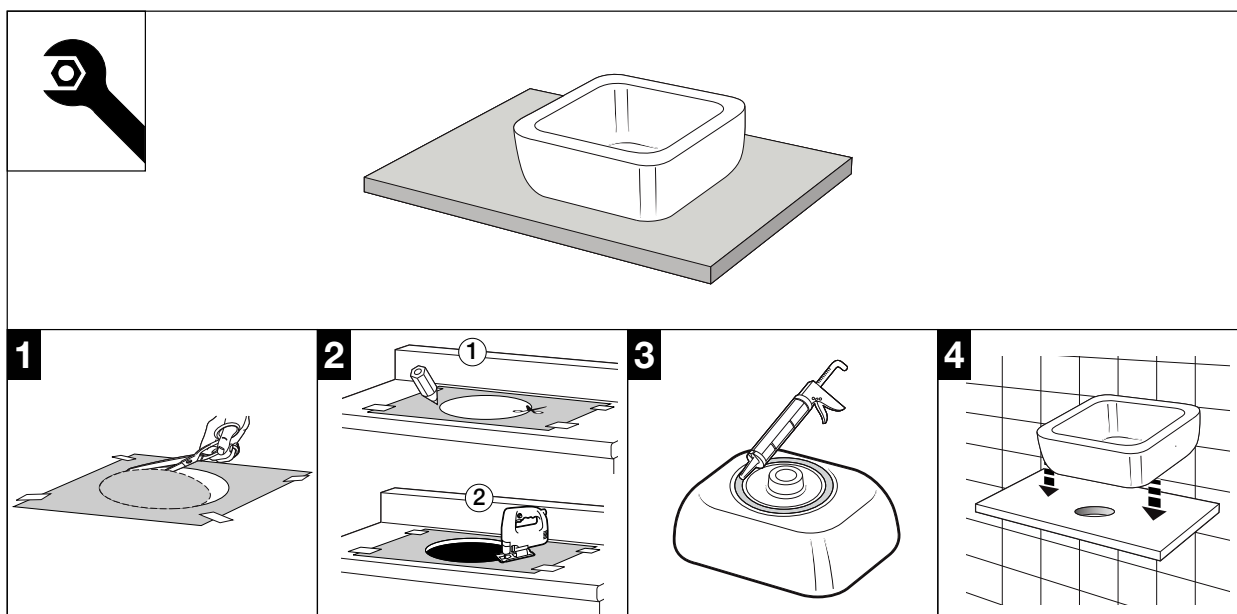

ROCA

INSPIRA ROUND VESSEL 370MM

Dimensions are nominal measurements only.

SPECIFICATIONS

Recommended use	Domestic, Hotel & Commercial
Material	Fine Ceramic
Colour	White
Capacity	11.2 Litres
Weight	5.2kg
Taphole availability	0 Taphole
Overflow	No
Plug and Waste option	Open Waste with Ceramic Cover - 9507172 (Sold separately)

Damage caused by any improper treatment is not covered by the product warranty. Refer to Warranty Conditions.

ROCA

INSPIRA ROUND VESSEL 370MM**INSTALLATION INSTRUCTIONS**

Plumbers, please ensure a copy of the installation instructions is left with the end user for future reference

ROCA

INSPIRA ROUND VESSEL 370MM

INSTALLATION INSTRUCTIONS

Recommended tap placement only.
Specific dimensions apply for Tap selected.

Plumbers, please ensure a copy of the installation instructions is left with the end user for future reference