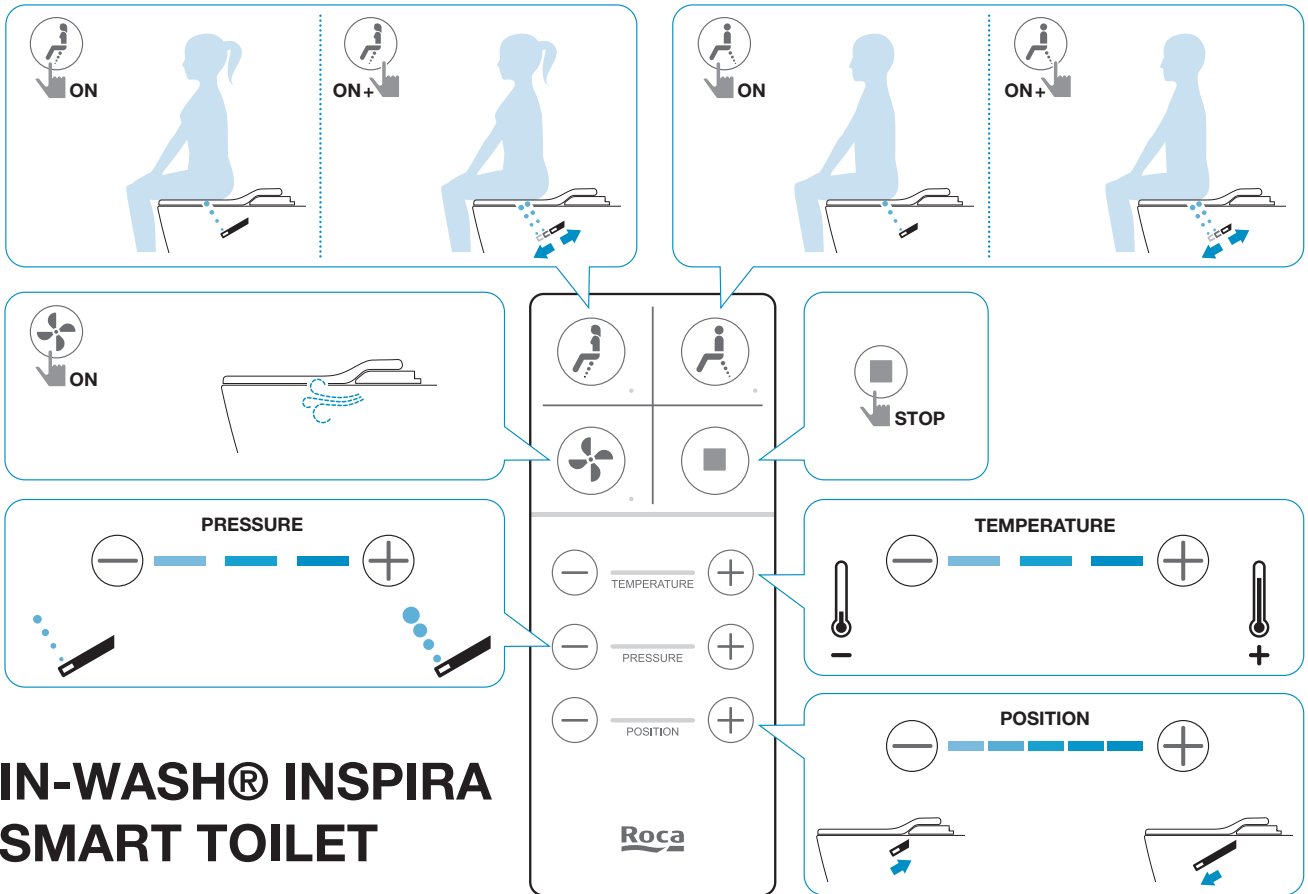

IN-WASH® INSPIRA SMART TOILET CLOSE COUPLED BACK TO WALL (4*)

QUICK HOW TO USE GUIDE

IN-WASH® INSPIRA SMART TOILET