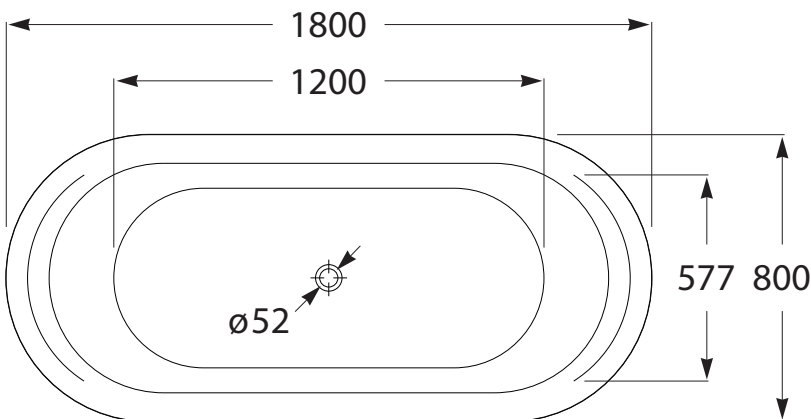

Roca Inspira Freestanding Bath with Overflow 1800 x 800 White

SPECIFICATIONS

Recommended Use	Domestic, Hotel & Commercial
Material	Sanitary Grade Acrylic
Colour	White
Capacity	240 Litres
Weight	35kg
Overflow	Yes
Plug & Waste	Standard Installation 40mm Plug & Waste Slab or Second Floor Installation - use Plumbdinger (9503349)
Tiling Bead	No

WARRANTY

Warranty - Domestic Use	10 Years
Parts & Labour	12 Months

Please refer to Warranty Page for full Terms and Conditions

Dimensions are nominal measurements only.

Disclaimer: Products in this specification manual must by regulation be installed by licensed and registered trade people. The manufacturer/distributor reserves the right to vary specifications or delete models from their range without prior notification. Dimensions are nominal measurements only. Dimensions and set-outs listed are correct at time of publication however the manufacturer/distributor takes no responsibility for printing errors.

Published 21/02/2019