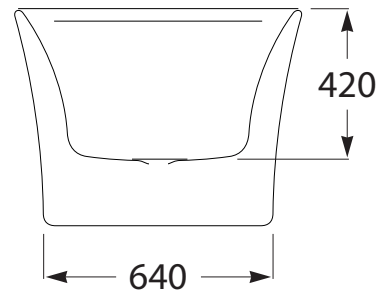

Roca Inspira Freestanding Bath with Overflow 1800 x 800 White

SPECIFICATIONS

Recommended Use	Domestic, Hotel & Commercial
Material	Sanitary Grade Acrylic
Colour	White
Capacity	240 Litres
Weight	35kg
Overflow	Yes
Plug & Waste	Standard Installation 40mm Plug & Waste Slab or Second Floor Installation - use Plumbdinger (9503349)
Tiling Bead	No

WARRANTY

Warranty - Domestic Use	10 Years
Parts & Labour	12 Months

Please refer to Warranty Page for full Terms and Conditions

Dimensions are nominal measurements only.

Disclaimer: Products in this specification manual must by regulation be installed by licensed and registered trade people. The manufacturer/distributor reserves the right to vary specifications or delete models from their range without prior notification. Dimensions are nominal measurements only. Dimensions and set-outs listed are correct at time of publication however the manufacturer/distributor takes no responsibility for printing errors.

Published 21/02/2019