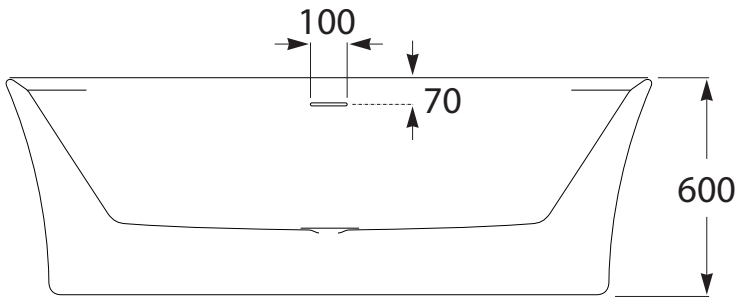

Roca Inspira Freestanding Bath with Overflow 1800 x 800 White

SPECIFICATIONS

Recommended Use	Domestic, Hotel & Commercial
Material	Sanitary Grade Acrylic
Colour	White
Capacity	240 Litres
Weight	35kg
Overflow	Yes
Plug & Waste	Standard Installation 40mm Plug & Waste Slab or Second Floor Installation - use Plumbdinger (9503349)
Tiling Bead	No

WARRANTY

Warranty - Domestic Use	10 Years
Parts & Labour	12 Months

Please refer to Warranty Page for full Terms and Conditions

Dimensions are nominal measurements only.

Disclaimer: Products in this specification manual must by regulation be installed by licensed and registered trade people. The manufacturer/distributor reserves the right to vary specifications or delete models from their range without prior notification. Dimensions are nominal measurements only. Dimensions and set-outs listed are correct at time of publication however the manufacturer/distributor takes no responsibility for printing errors.

Published 21/02/2019