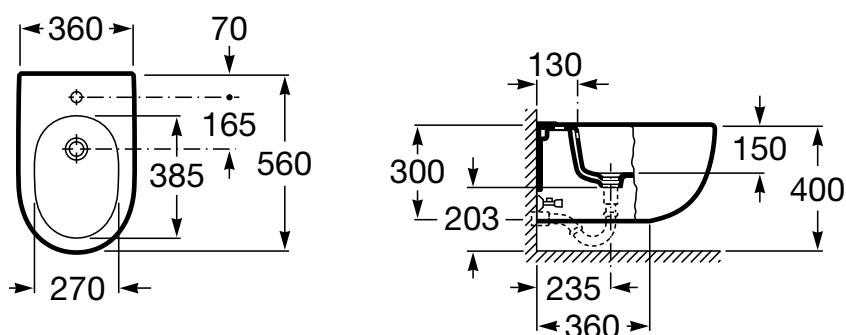

ROCA

MERIDIAN WALL HUNG BIDET

Dimensions are nominal only

SPECIFICATION

Fixing	Using solid or cavity (bracket not supplied)
Standards	AS 3494
Overflow	Integrated Overflow

To see the complete Roca range go to www.reece.com.au/bathrooms