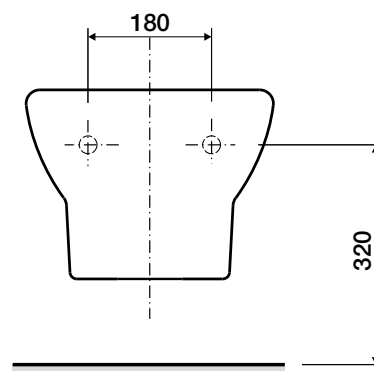

ROCA MERIDIAN WALL HUNG BIDET

INSTALLATION

Plumbers, please ensure a copy of the installation instructions is left with the end user for future reference