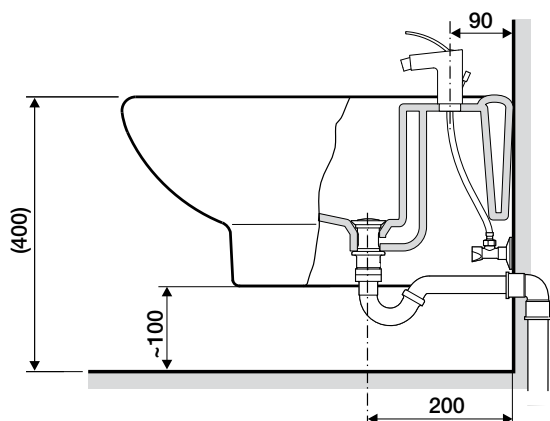

ROCA MERIDIAN WALL HUNG BIDET

INSTALLATION

Plumbers, please ensure a copy of the installation instructions is left with the end user for future reference