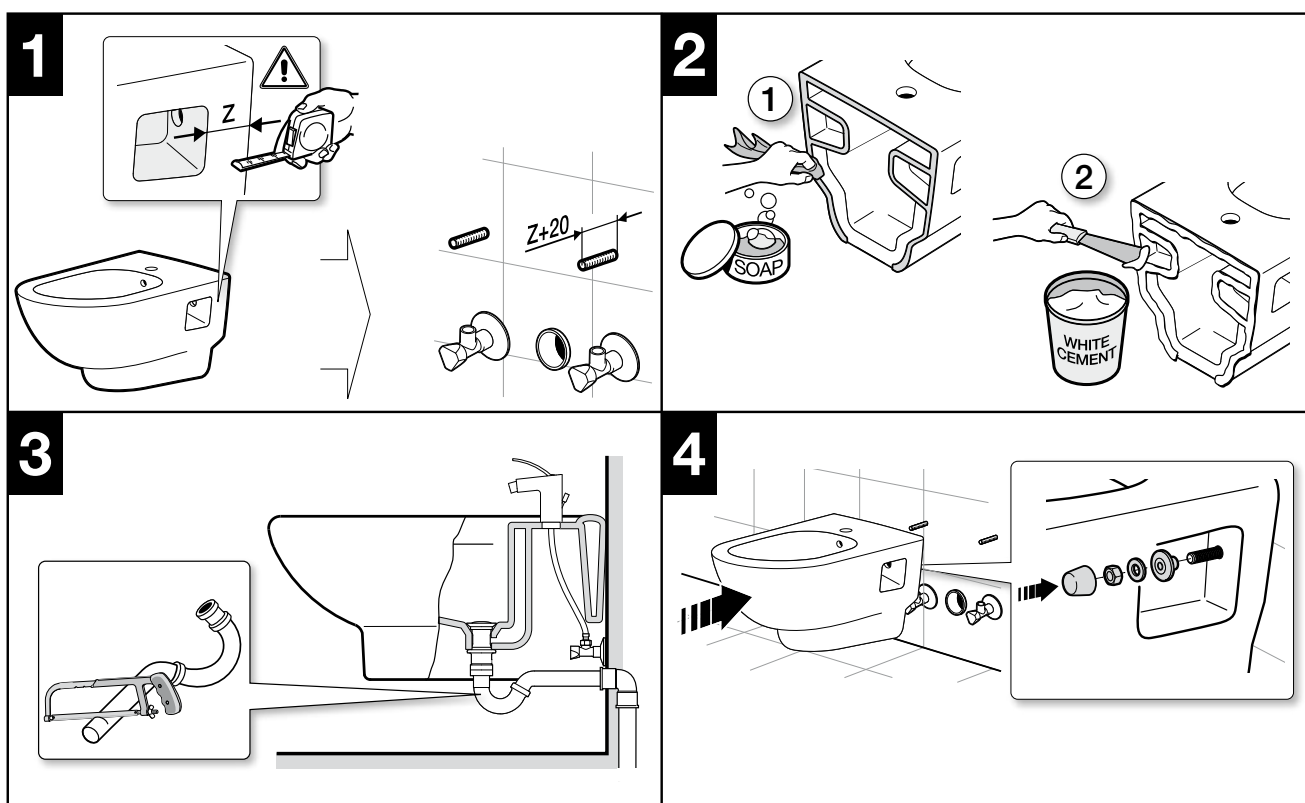

ROCA

MERIDIAN WALL HUNG BIDET

Dimensions are nominal only

SPECIFICATION

Fixing	Using solid or cavity (bracket not supplied)
Standards	AS 3494
Overflow	Integrated Overflow

To see the complete Roca range go to www.reece.com.au/bathrooms

ROCA MERIDIAN WALL HUNG BIDET

INSTALLATION

Plumbers, please ensure a copy of the installation instructions is left with the end user for future reference